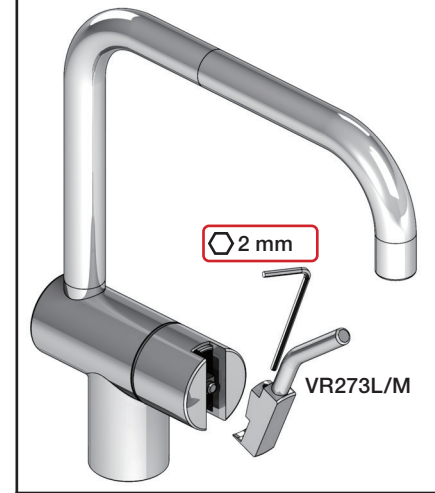

KV1L/KV1M

Operation
Bedienung
Betjening

Bruk
Bediening
Fonctionnement