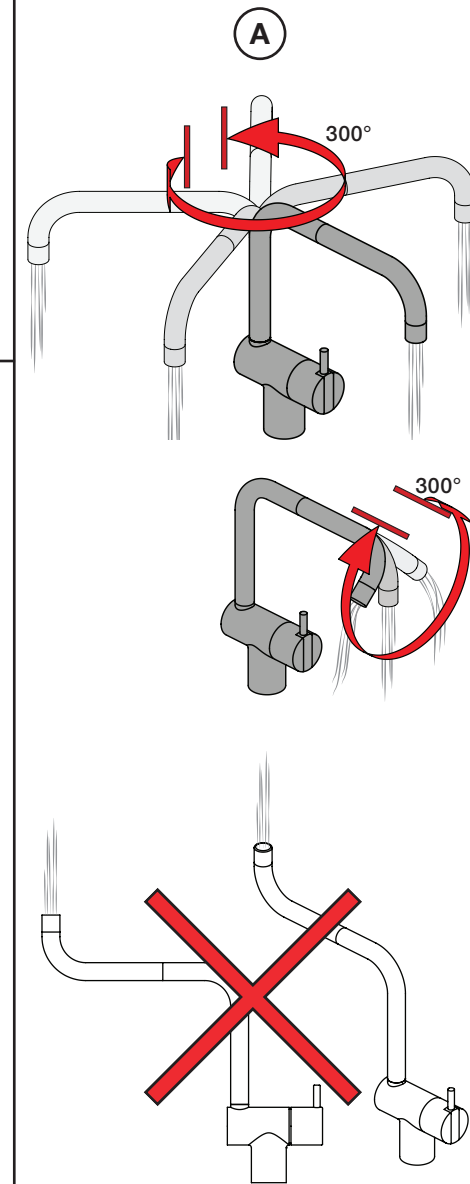

VOLA KV1

Fitting instruction
 Montageanleitung
 Monteringsvejledning
 Monteringsvægledning
 Montage hanleiding
 Manuel de montage

04/00203
 04/00206

Data, 3 Bar /43.5 Psi:

	l/min.	Gal/min.
KV1:	9,0	2.4
KV1US:	4,5	1.2

Bruk
Bediening
Fonctionnement

Colour: 02, 04, 05, 06, 08, 09, 12, 14, 15, 16, 17, 18, 19, 20, 21, 25, 27, 60, 62, 63, 65, 66

- NR.10/L/M: VR20, VR22, VR273/L/M, VR294, VR295
- VR17L4K: VR15P, VR16L4, VR17L (US Standard)
- VR17L5K: VR15P, VR16L5, VR17L
- VR17L9K: VR15P, VR16L9, VR17L
- VR17LSK: VR15P, VR16LS, VR17L
- VR30: VR15P, VR16L9, VR17L, VR29, 4xVR31, VR35, VR1902 (F40) (and KV1 from 1972 - 1996)
- VR132: VR15P, VR16L9, VR17L, 2xVR31, 2xVR558, VR1902 (2013 - 06. 2016)
- VR133: VR15P, VR16L9, VR17L, VR24, 4xVR31, VR113, VR1902 (1997 - 2012)
- VR230: VR15P, VR16L9, VR17L, 2xVR118, VR229, VR235, 4xVR558, VR1902 (06-2016 -)
- VR117K: VR116, VR117, VR118, 2xVR558, VR1902
- VR277K: VR22, VR269, VR277
- VR297/L/M: VR20, VR22, VR269, VR273/L/M, VR277, VR294, VR295, VR296
- VR433: VR261, VR263, VR440, VR442, 2xVR444