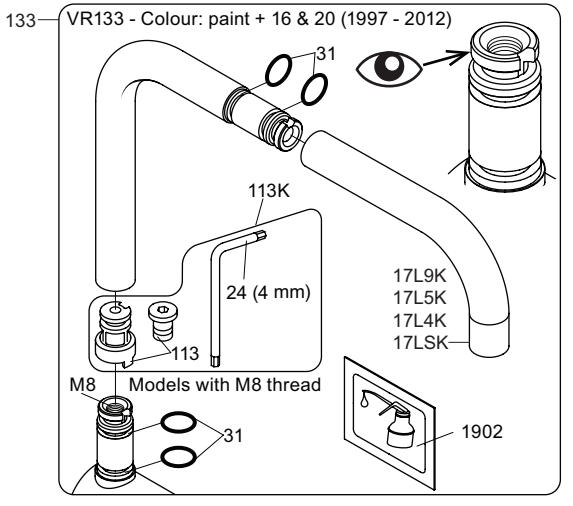

VOLA KV1

Fitting instruction
 Montageanleitung
 Monteringsvejledning
 Monteringsvægledning
 Montage hanleiding
 Manuel de montage

04/00203
 04/00206

Data, 3 Bar /43.5 Psi:

	l/min.	Gal/min.
KV1:	9,0	2.4
KV1US:	4,5	1.2

Bruk
Bediening
Fonctionnement

Colour: 02, 04, 05, 06, 08, 09, 12, 14, 15, 16, 17, 18, 19, 20, 21, 25, 27, 60, 62, 63, 65, 66

- NR.10/L/M: VR20, VR22, VR273/L/M, VR294, VR295
- VR17L4K: VR15P, VR16L4, VR17L (US Standard)
- VR17L5K: VR15P, VR16L5, VR17L
- VR17L9K: VR15P, VR16L9, VR17L
- VR17LSK: VR15P, VR16LS, VR17L
- VR30: VR15P, VR16L9, VR17L, VR29, 4xVR31, VR35, VR1902 (F40) (and KV1 from 1972 - 1996)
- VR132: VR15P, VR16L9, VR17L, 2xVR31, 2xVR558, VR1902 (2013 - 06. 2016)
- VR133: VR15P, VR16L9, VR17L, VR24, 4xVR31, VR113, VR1902 (1997 - 2012)
- VR230: VR15P, VR16L9, VR17L, 2xVR118, VR229, VR235, 4xVR558, VR1902 (06-2016 -)
- VR117K: VR116, VR117, VR118, 2xVR558, VR1902
- VR277K: VR22, VR269, VR277
- VR297/L/M: VR20, VR22, VR269, VR273/L/M, VR277, VR294, VR295, VR296
- VR433: VR261, VR263, VR440, VR442, 2xVR444