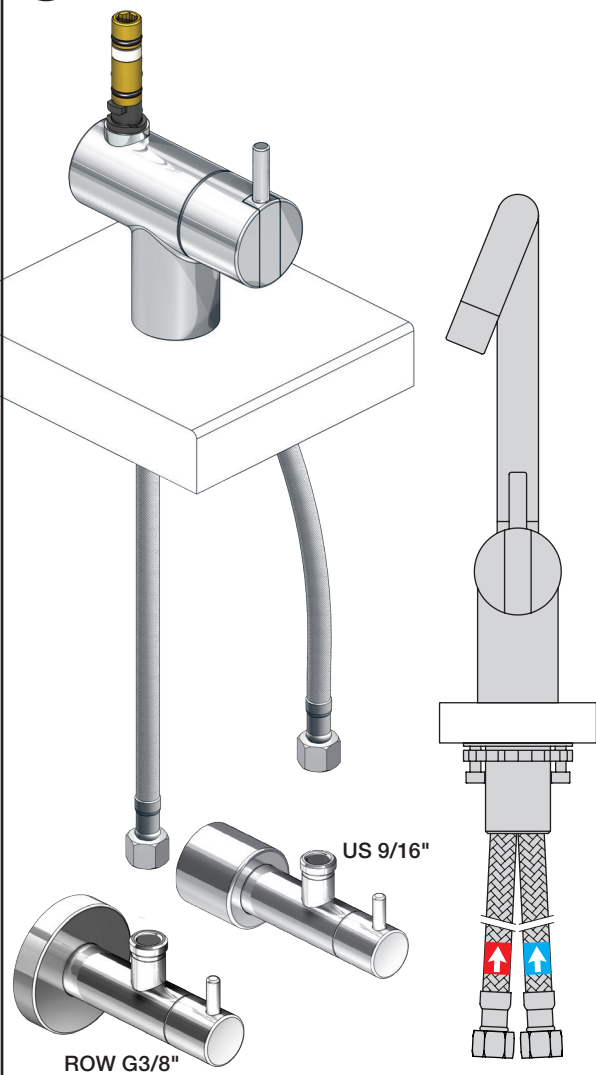

VOLA KV1

Fitting instruction
 Montageanleitung
 Monteringsvejledning
 Monteringsvægledning
 Montage hanleiding
 Manuel de montage

04/00203
 04/00206

Data, 3 Bar /43.5 Psi:

	l/min.	Gal/min.
KV1:	9,0	2.4
KV1US:	4,5	1.2

Max. 65°C, 150°F

www.vola.com

mnt_KV1_V3_40998778
 06-09-2023

vola

4

5

KV1L/KV1M

Operation
Bedienung
Betjening

Bruk
Bediening
Fonctionnement

Colour: 02, 04, 05, 06, 08, 09, 12, 14, 15, 16, 17, 18, 19, 20, 21, 25, 27, 60, 62, 63, 65, 66

- NR.10/L/M: VR20, VR22, VR273/L/M, VR294, VR295
- VR17L4K: VR15P, VR16L4, VR17L (US Standard)
- VR17L5K: VR15P, VR16L5, VR17L
- VR17L9K: VR15P, VR16L9, VR17L
- VR17LSK: VR15P, VR16LS, VR17L
- VR30: VR15P, VR16L9, VR17L, VR29, 4xVR31, VR35, VR1902 (F40) (and KV1 from 1972 - 1996)
- VR132: VR15P, VR16L9, VR17L, 2xVR31, 2xVR558, VR1902 (2013 - 06. 2016)
- VR133: VR15P, VR16L9, VR17L, VR24, 4xVR31, VR113, VR1902 (1997 - 2012)
- VR230: VR15P, VR16L9, VR17L, 2xVR118, VR229, VR235, 4xVR558, VR1902 (06-2016 -)
- VR117K: VR116, VR117, VR118, 2xVR558, VR1902
- VR277K: VR22, VR269, VR277
- VR297/L/M: VR20, VR22, VR269, VR273/L/M, VR277, VR294, VR295, VR296
- VR433: VR261, VR263, VR440, VR442, 2xVR444