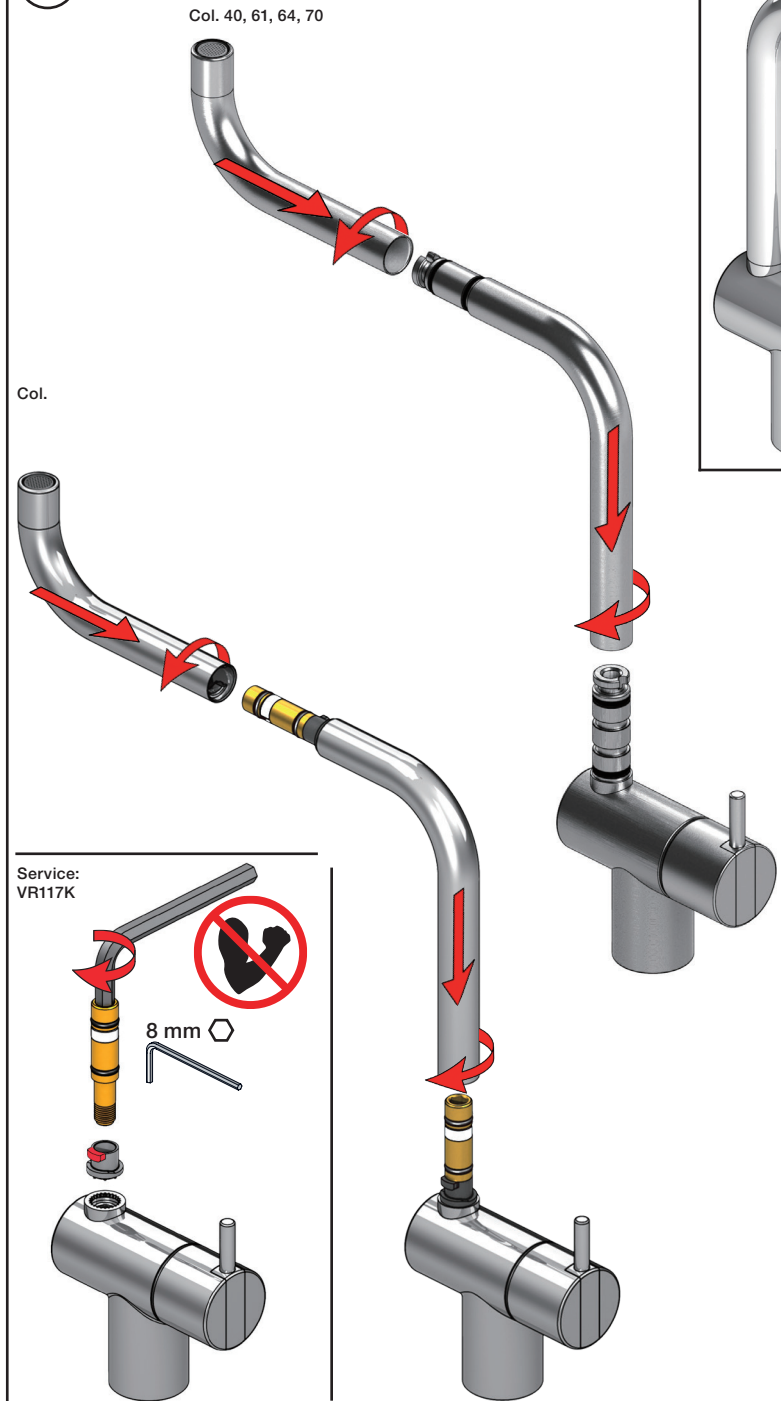

VOLA KV1

Fitting instruction
 Montageanleitung
 Monteringsvejledning
 Monteringsvægledning
 Montage hanleiding
 Manuel de montage

04/00203
 04/00206

Data, 3 Bar /43.5 Psi:

	l/min.	Gal/min.
KV1:	9,0	2.4
KV1US:	4,5	1.2

Max. 65°C, 150°F

www.vola.com

mnt_KV1_V3_40998778
 06-09-2023

vola

4

5

KV1L/KV1M

Operation
Bedienung
Betjening

Bruk
Bediening
Fonctionnement

Colour: 02, 04, 05, 06, 08, 09, 12, 14, 15, 16, 17, 18, 19, 20, 21, 25, 27, 60, 62, 63, 65, 66

- NR.10/L/M: VR20, VR22, VR273/L/M, VR294, VR295
- VR17L4K: VR15P, VR16L4, VR17L (US Standard)
- VR17L5K: VR15P, VR16L5, VR17L
- VR17L9K: VR15P, VR16L9, VR17L
- VR17LSK: VR15P, VR16LS, VR17L
- VR30: VR15P, VR16L9, VR17L, VR29, 4xVR31, VR35, VR1902 (F40) (and KV1 from 1972 - 1996)
- VR132: VR15P, VR16L9, VR17L, 2xVR31, 2xVR558, VR1902 (2013 - 06. 2016)
- VR133: VR15P, VR16L9, VR17L, VR24, 4xVR31, VR113, VR1902 (1997 - 2012)
- VR230: VR15P, VR16L9, VR17L, 2xVR118, VR229, VR235, 4xVR558, VR1902 (06-2016 -)
- VR117K: VR116, VR117, VR118, 2xVR558, VR1902
- VR277K: VR22, VR269, VR277
- VR297/L/M: VR20, VR22, VR269, VR273/L/M, VR277, VR294, VR295, VR296
- VR433: VR261, VR263, VR440, VR442, 2xVR444