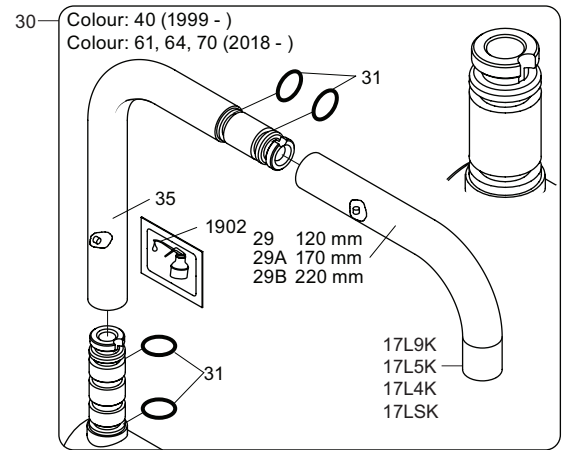

VOLA KV1

Fitting instruction
 Montageanleitung
 Monteringsvejledning
 Monteringsvægledning
 Montage hanleiding
 Manuel de montage

04/00203
 04/00206

Data, 3 Bar /43.5 Psi:

	l/min.	Gal/min.
KV1:	9,0	2.4
KV1US:	4,5	1.2

Bruk
Bediening
Fonctionnement

Colour: 02, 04, 05, 06, 08, 09, 12, 14, 15, 16, 17, 18, 19, 20, 21, 25, 27, 60, 62, 63, 65, 66

- NR.10/L/M: VR20, VR22, VR273/L/M, VR294, VR295
- VR17L4K: VR15P, VR16L4, VR17L (US Standard)
- VR17L5K: VR15P, VR16L5, VR17L
- VR17L9K: VR15P, VR16L9, VR17L
- VR17LSK: VR15P, VR16LS, VR17L
- VR30: VR15P, VR16L9, VR17L, VR29, 4xVR31, VR35, VR1902 (F40) (and KV1 from 1972 - 1996)
- VR132: VR15P, VR16L9, VR17L, 2xVR31, 2xVR558, VR1902 (2013 - 06. 2016)
- VR133: VR15P, VR16L9, VR17L, VR24, 4xVR31, VR113, VR1902 (1997 - 2012)
- VR230: VR15P, VR16L9, VR17L, 2xVR118, VR229, VR235, 4xVR558, VR1902 (06-2016 -)
- VR117K: VR116, VR117, VR118, 2xVR558, VR1902
- VR277K: VR22, VR269, VR277
- VR297/L/M: VR20, VR22, VR269, VR273/L/M, VR277, VR294, VR295, VR296
- VR433: VR261, VR263, VR440, VR442, 2xVR444