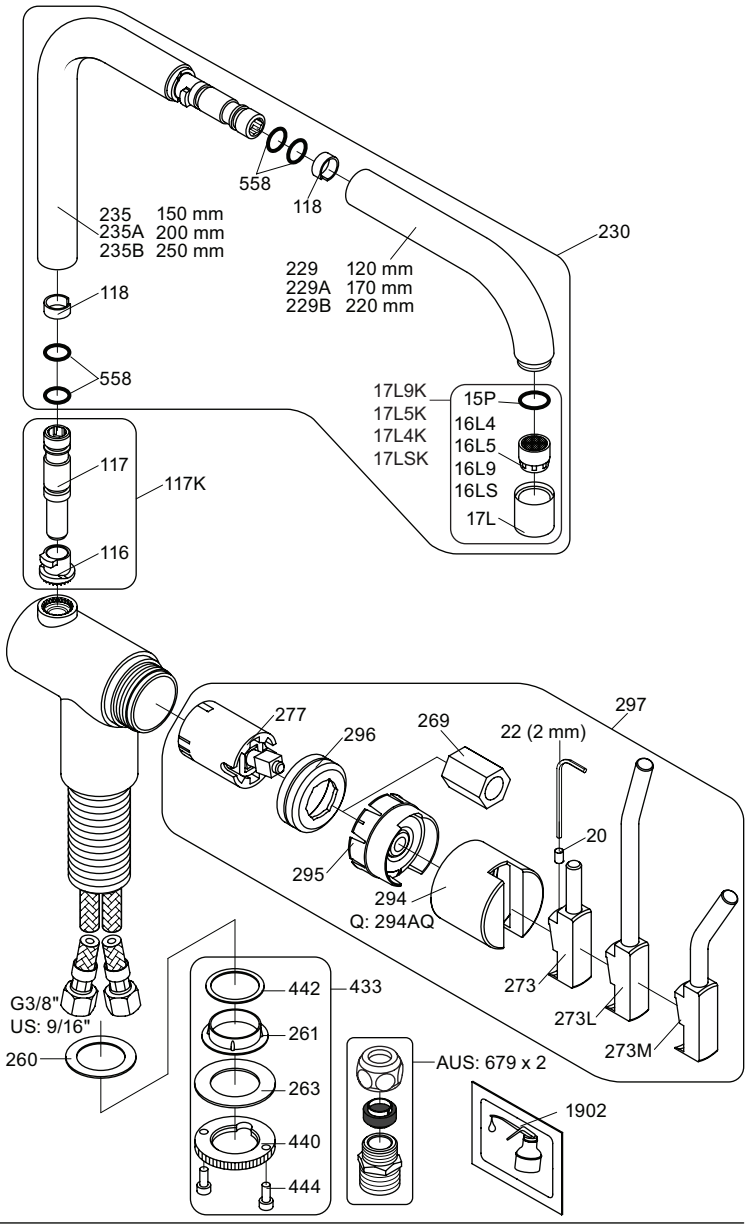

VOLA KV1

Fitting instruction
 Montageanleitung
 Monteringsvejledning
 Monteringsvægledning
 Montage hanleiding
 Manuel de montage

04/00203
 04/00206

Data, 3 Bar /43.5 Psi:

	l/min.	Gal/min.
KV1:	9,0	2.4
KV1US:	4,5	1.2

Max. 65°C, 150°F

www.vola.com

mnt_KV1_V3_40998778
 06-09-2023

vola

4

5

KV1L/KV1M

Operation
Bedienung
Betjening

Bruk
Bediening
Fonctionnement

Colour: 02, 04, 05, 06, 08, 09, 12, 14, 15, 16, 17, 18, 19, 20, 21, 25, 27, 60, 62, 63, 65, 66

- NR.10/L/M: VR20, VR22, VR273/L/M, VR294, VR295
- VR17L4K: VR15P, VR16L4, VR17L (US Standard)
- VR17L5K: VR15P, VR16L5, VR17L
- VR17L9K: VR15P, VR16L9, VR17L
- VR17LSK: VR15P, VR16LS, VR17L
- VR30: VR15P, VR16L9, VR17L, VR29, 4xVR31, VR35, VR1902 (F40) (and KV1 from 1972 - 1996)
- VR132: VR15P, VR16L9, VR17L, 2xVR31, 2xVR558, VR1902 (2013 - 06. 2016)
- VR133: VR15P, VR16L9, VR17L, VR24, 4xVR31, VR113, VR1902 (1997 - 2012)
- VR230: VR15P, VR16L9, VR17L, 2xVR118, VR229, VR235, 4xVR558, VR1902 (06-2016 -)
- VR117K: VR116, VR117, VR118, 2xVR558, VR1902
- VR277K: VR22, VR269, VR277
- VR297/L/M: VR20, VR22, VR269, VR273/L/M, VR277, VR294, VR295, VR296
- VR433: VR261, VR263, VR440, VR442, 2xVR444