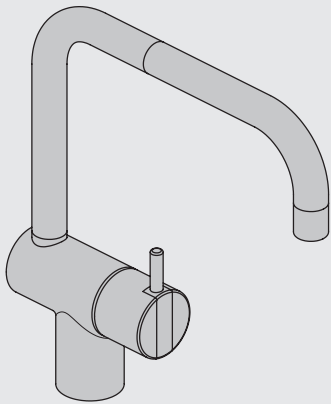

VOLA KV1

Fitting instruction
 Montageanleitung
 Monteringsvejledning
 Monteringsvægledning
 Montage hanleiding
 Manuel de montage

04/00203
 04/00206

Data, 3 Bar /43.5 Psi:

	l/min.	Gal/min.
KV1:	9,0	2.4
KV1US:	4,5	1.2

Bruk
Bediening
Fonctionnement

Colour: 02, 04, 05, 06, 08, 09, 12, 14, 15, 16, 17, 18, 19, 20, 21, 25, 27, 60, 62, 63, 65, 66

- NR.10/L/M: VR20, VR22, VR273/L/M, VR294, VR295
- VR17L4K: VR15P, VR16L4, VR17L (US Standard)
- VR17L5K: VR15P, VR16L5, VR17L
- VR17L9K: VR15P, VR16L9, VR17L
- VR17LSK: VR15P, VR16LS, VR17L
- VR30: VR15P, VR16L9, VR17L, VR29, 4xVR31, VR35, VR1902 (F40) (and KV1 from 1972 - 1996)
- VR132: VR15P, VR16L9, VR17L, 2xVR31, 2xVR558, VR1902 (2013 - 06. 2016)
- VR133: VR15P, VR16L9, VR17L, VR24, 4xVR31, VR113, VR1902 (1997 - 2012)
- VR230: VR15P, VR16L9, VR17L, 2xVR118, VR229, VR235, 4xVR558, VR1902 (06-2016 -)
- VR117K: VR116, VR117, VR118, 2xVR558, VR1902
- VR277K: VR22, VR269, VR277
- VR297/L/M: VR20, VR22, VR269, VR273/L/M, VR277, VR294, VR295, VR296
- VR433: VR261, VR263, VR440, VR442, 2xVR444