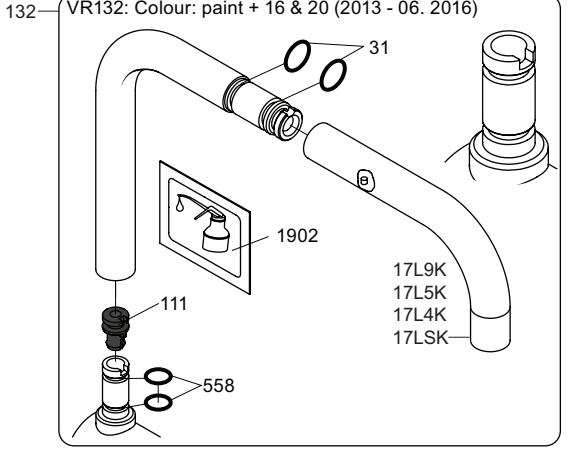

VOLA KV1

Fitting instruction
 Montageanleitung
 Monteringsvejledning
 Monteringsvægledning
 Montage hanleiding
 Manuel de montage

04/00203
 04/00206

Data, 3 Bar /43.5 Psi:

	l/min.	Gal/min.
KV1:	9,0	2.4
KV1US:	4,5	1.2

Bruk
Bediening
Fonctionnement

Colour: 02, 04, 05, 06, 08, 09, 12, 14, 15, 16, 17, 18, 19, 20, 21, 25, 27, 60, 62, 63, 65, 66

- NR.10/L/M: VR20, VR22, VR273/L/M, VR294, VR295
- VR17L4K: VR15P, VR16L4, VR17L (US Standard)
- VR17L5K: VR15P, VR16L5, VR17L
- VR17L9K: VR15P, VR16L9, VR17L
- VR17LSK: VR15P, VR16LS, VR17L
- VR30: VR15P, VR16L9, VR17L, VR29, 4xVR31, VR35, VR1902 (F40) (and KV1 from 1972 - 1996)
- VR132: VR15P, VR16L9, VR17L, 2xVR31, 2xVR558, VR1902 (2013 - 06. 2016)
- VR133: VR15P, VR16L9, VR17L, VR24, 4xVR31, VR113, VR1902 (1997 - 2012)
- VR230: VR15P, VR16L9, VR17L, 2xVR118, VR229, VR235, 4xVR558, VR1902 (06-2016 -)
- VR117K: VR116, VR117, VR118, 2xVR558, VR1902
- VR277K: VR22, VR269, VR277
- VR297/L/M: VR20, VR22, VR269, VR273/L/M, VR277, VR294, VR295, VR296
- VR433: VR261, VR263, VR440, VR442, 2xVR444