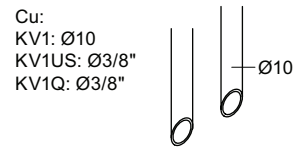

Bruk
Bediening
Fonctionnement

Colour: 02, 04, 05, 06, 08, 09, 12, 14, 15, 16, 17, 18, 19, 20, 21, 25, 27, 60, 62, 63, 65, 66

- NR.10/L/M: VR20, VR22, VR273/L/M, VR294, VR295
- VR17L4K: VR15P, VR16L4, VR17L (US Standard)
- VR17L5K: VR15P, VR16L5, VR17L
- VR17L9K: VR15P, VR16L9, VR17L
- VR17LSK: VR15P, VR16LS, VR17L
- VR30: VR15P, VR16L9, VR17L, VR29, 4xVR31, VR35, VR1902 (F40) (and KV1 from 1972 - 1996)
- VR132: VR15P, VR16L9, VR17L, 2xVR31, 2xVR558, VR1902 (2013 - 06. 2016)
- VR133: VR15P, VR16L9, VR17L, VR24, 4xVR31, VR113, VR1902 (1997 - 2012)
- VR230: VR15P, VR16L9, VR17L, 2xVR118, VR229, VR235, 4xVR558, VR1902 (06-2016 -)
- VR117K: VR116, VR117, VR118, 2xVR558, VR1902
- VR277K: VR22, VR269, VR277
- VR297/L/M: VR20, VR22, VR269, VR273/L/M, VR277, VR294, VR295, VR296
- VR433: VR261, VR263, VR440, VR442, 2xVR444