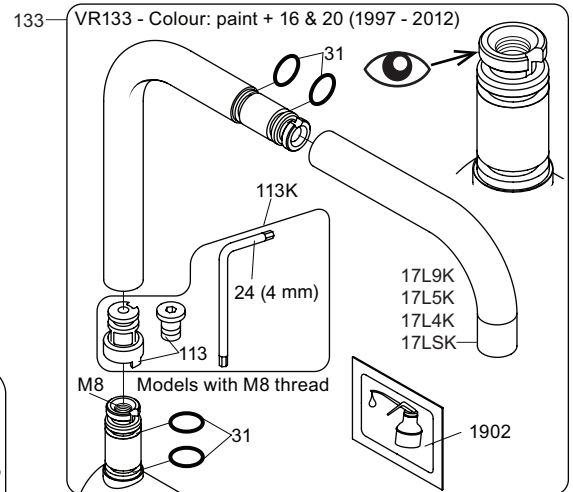

VOLA KV1

Fitting instruction
 Montageanleitung
 Monteringsvejledning
 Monteringsvægledning
 Montage hanleiding
 Manuel de montage

04/00203
 04/00206

Data, 3 Bar /43.5 Psi:

	l/min.	Gal/min.
KV1:	9,0	2.4
KV1US:	4,5	1.2

Brak
Bedienung
Fonctionnement

Colour: 02, 04, 05, 06, 08, 09, 12, 14, 15, 16, 17,
18, 19, 20, 21, 25, 27, 60, 62, 63, 65, 66

- NR.10/L/M: VR20, VR22, VR273/L/M, VR294, VR295
 VR17L4K: VR15P, VR16L4, VR17L (US Standard)
 VR17L5K: VR15P, VR16L5, VR17L
 VR17L9K: VR15P, VR16L9, VR17L
 VR17LSK: VR15P, VR16LS, VR17L
 VR30: VR15P, VR16L9, VR17L, VR29, 4xVR31, VR35, VR1902 (F40) (and KV1 from 1972 - 1996)
 VR132: VR15P, VR16L9, VR17L, 2xVR31, 2xVR558, VR1902 (2013 - 06. 2016)
 VR133: VR15P, VR16L9, VR17L, VR24, 4xVR31, VR113, VR1902 (1997 - 2012)
 VR230: VR15P, VR16L9, VR17L, 2xVR118, VR229, VR235, 4xVR558, VR1902 (06-2016 -)
 VR117K: VR116, VR117, VR118, 2xVR558, VR1902
 VR277K: VR22, VR269, VR277
 VR297/L/M: VR20, VR22, VR269, VR273/L/M, VR277, VR294, VR295, VR296
 VR433: VR261, VR263, VR440, VR442, 2xVR444