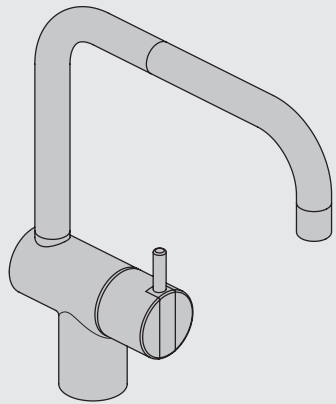

VOLA KV1

Fitting instruction
 Montageanleitung
 Monteringsvejledning
 Monteringsvægledning
 Montage hanleiding
 Manuel de montage

04/00203
 04/00206

Data, 3 Bar /43.5 Psi:

	l/min.	Gal/min.
KV1:	9,0	2.4
KV1US:	4,5	1.2

Brak
Bedienung
Fonctionnement

Colour: 02, 04, 05, 06, 08, 09, 12, 14, 15, 16, 17,
18, 19, 20, 21, 25, 27, 60, 62, 63, 65, 66

- NR.10/L/M: VR20, VR22, VR273/L/M, VR294, VR295
 VR17L4K: VR15P, VR16L4, VR17L (US Standard)
 VR17L5K: VR15P, VR16L5, VR17L
 VR17L9K: VR15P, VR16L9, VR17L
 VR17LSK: VR15P, VR16LS, VR17L
 VR30: VR15P, VR16L9, VR17L, VR29, 4xVR31, VR35, VR1902 (F40) (and KV1 from 1972 - 1996)
 VR132: VR15P, VR16L9, VR17L, 2xVR31, 2xVR558, VR1902 (2013 - 06. 2016)
 VR133: VR15P, VR16L9, VR17L, VR24, 4xVR31, VR113, VR1902 (1997 - 2012)
 VR230: VR15P, VR16L9, VR17L, 2xVR118, VR229, VR235, 4xVR558, VR1902 (06-2016 -)
 VR117K: VR116, VR117, VR118, 2xVR558, VR1902
 VR277K: VR22, VR269, VR277
 VR297/L/M: VR20, VR22, VR269, VR273/L/M, VR277, VR294, VR295, VR296
 VR433: VR261, VR263, VR440, VR442, 2xVR444