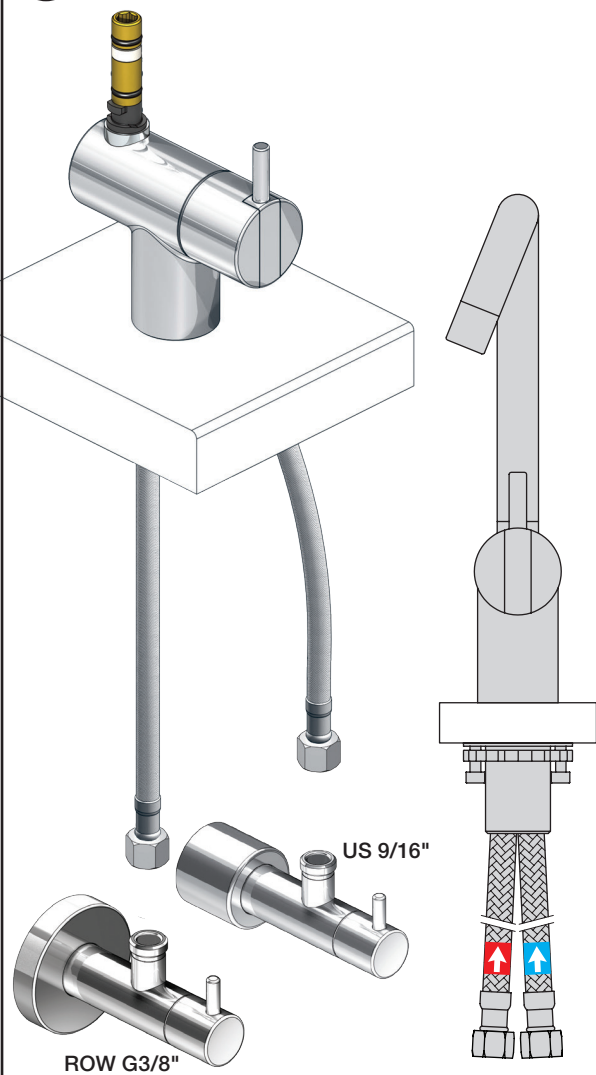

VOLA KV1

Fitting instruction
 Montageanleitung
 Monteringsvejledning
 Monteringsvægledning
 Montage hanleiding
 Manuel de montage

04/00203
 04/00206

Data, 3 Bar /43.5 Psi:

	l/min.	Gal/min.
KV1:	9,0	2.4
KV1US:	4,5	1.2

Max. 65°C, 150°F

www.vola.com

mnt_KV1_V3_40998778
 06-09-2023

vola

4

5

KV1L/KV1M

Operation
Bedienung
Betjening

Brak
Bedienung
Fonctionnement

Colour: 02, 04, 05, 06, 08, 09, 12, 14, 15, 16, 17,
18, 19, 20, 21, 25, 27, 60, 62, 63, 65, 66

- NR.10/L/M: VR20, VR22, VR273/L/M, VR294, VR295
 VR17L4K: VR15P, VR16L4, VR17L (US Standard)
 VR17L5K: VR15P, VR16L5, VR17L
 VR17L9K: VR15P, VR16L9, VR17L
 VR17LSK: VR15P, VR16LS, VR17L
 VR30: VR15P, VR16L9, VR17L, VR29, 4xVR31, VR35, VR1902 (F40) (and KV1 from 1972 - 1996)
 VR132: VR15P, VR16L9, VR17L, 2xVR31, 2xVR558, VR1902 (2013 - 06. 2016)
 VR133: VR15P, VR16L9, VR17L, VR24, 4xVR31, VR113, VR1902 (1997 - 2012)
 VR230: VR15P, VR16L9, VR17L, 2xVR118, VR229, VR235, 4xVR558, VR1902 (06-2016 -)
 VR117K: VR116, VR117, VR118, 2xVR558, VR1902
 VR277K: VR22, VR269, VR277
 VR297/L/M: VR20, VR22, VR269, VR273/L/M, VR277, VR294, VR295, VR296
 VR433: VR261, VR263, VR440, VR442, 2xVR444