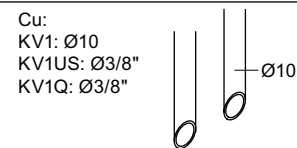

Brak
Bedienung
Fonctionnement

Colour: 02, 04, 05, 06, 08, 09, 12, 14, 15, 16, 17,
18, 19, 20, 21, 25, 27, 60, 62, 63, 65, 66

- NR.10/L/M: VR20, VR22, VR273/L/M, VR294, VR295
 VR17L4K: VR15P, VR16L4, VR17L (US Standard)
 VR17L5K: VR15P, VR16L5, VR17L
 VR17L9K: VR15P, VR16L9, VR17L
 VR17LSK: VR15P, VR16LS, VR17L
 VR30: VR15P, VR16L9, VR17L, VR29, 4xVR31, VR35, VR1902 (F40) (and KV1 from 1972 - 1996)
 VR132: VR15P, VR16L9, VR17L, 2xVR31, 2xVR558, VR1902 (2013 - 06. 2016)
 VR133: VR15P, VR16L9, VR17L, VR24, 4xVR31, VR113, VR1902 (1997 - 2012)
 VR230: VR15P, VR16L9, VR17L, 2xVR118, VR229, VR235, 4xVR558, VR1902 (06-2016 -)
 VR117K: VR116, VR117, VR118, 2xVR558, VR1902
 VR277K: VR22, VR269, VR277
 VR297/L/M: VR20, VR22, VR269, VR273/L/M, VR277, VR294, VR295, VR296
 VR433: VR261, VR263, VR440, VR442, 2xVR444