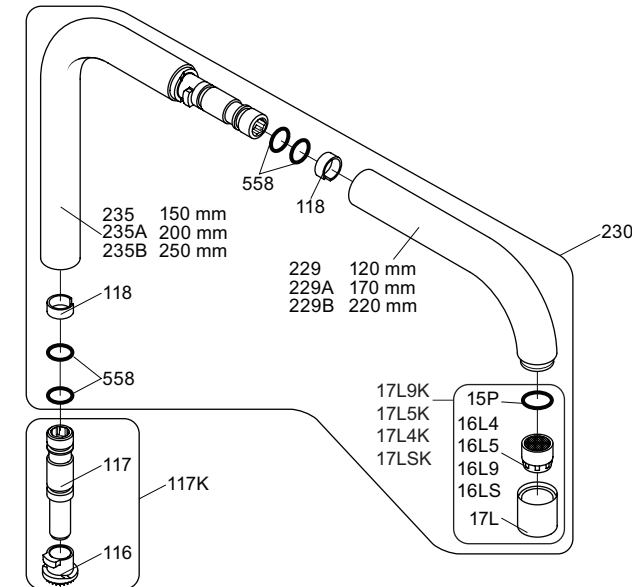

VOLA KV1

Fitting instruction
 Montageanleitung
 Monteringsvejledning
 Monteringsvægledning
 Montage hanleiding
 Manuel de montage

04/00203
 04/00206

Data, 3 Bar /43.5 Psi:

	l/min.	Gal/min.
KV1:	9,0	2.4
KV1US:	4,5	1.2

Brak
Bedienung
Fonctionnement

Colour: 02, 04, 05, 06, 08, 09, 12, 14, 15, 16, 17,
18, 19, 20, 21, 25, 27, 60, 62, 63, 65, 66

- NR.10/L/M: VR20, VR22, VR273/L/M, VR294, VR295
 VR17L4K: VR15P, VR16L4, VR17L (US Standard)
 VR17L5K: VR15P, VR16L5, VR17L
 VR17L9K: VR15P, VR16L9, VR17L
 VR17LSK: VR15P, VR16LS, VR17L
 VR30: VR15P, VR16L9, VR17L, VR29, 4xVR31, VR35, VR1902 (F40) (and KV1 from 1972 - 1996)
 VR132: VR15P, VR16L9, VR17L, 2xVR31, 2xVR558, VR1902 (2013 - 06. 2016)
 VR133: VR15P, VR16L9, VR17L, VR24, 4xVR31, VR113, VR1902 (1997 - 2012)
 VR230: VR15P, VR16L9, VR17L, 2xVR118, VR229, VR235, 4xVR558, VR1902 (06-2016 -)
 VR117K: VR116, VR117, VR118, 2xVR558, VR1902
 VR277K: VR22, VR269, VR277
 VR297/L/M: VR20, VR22, VR269, VR273/L/M, VR277, VR294, VR295, VR296
 VR433: VR261, VR263, VR440, VR442, 2xVR444