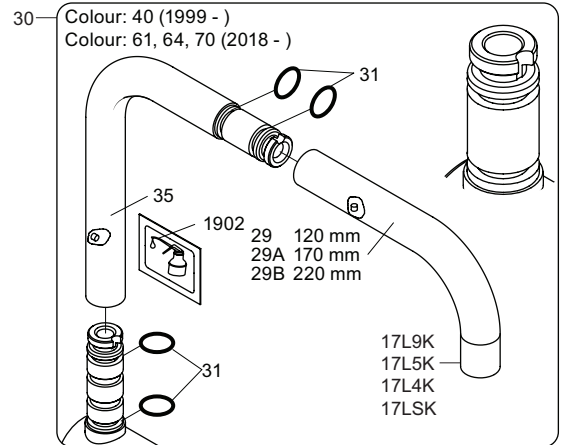

VOLA KV1

Fitting instruction
 Montageanleitung
 Monteringsvejledning
 Monteringsvægledning
 Montage hanleiding
 Manuel de montage

04/00203
 04/00206

Data, 3 Bar /43.5 Psi:

	l/min.	Gal/min.
KV1:	9,0	2.4
KV1US:	4,5	1.2

Brak
Bedienung
Fonctionnement

Colour: 02, 04, 05, 06, 08, 09, 12, 14, 15, 16, 17,
18, 19, 20, 21, 25, 27, 60, 62, 63, 65, 66

- NR.10/L/M: VR20, VR22, VR273/L/M, VR294, VR295
 VR17L4K: VR15P, VR16L4, VR17L (US Standard)
 VR17L5K: VR15P, VR16L5, VR17L
 VR17L9K: VR15P, VR16L9, VR17L
 VR17LSK: VR15P, VR16LS, VR17L
 VR30: VR15P, VR16L9, VR17L, VR29, 4xVR31, VR35, VR1902 (F40) (and KV1 from 1972 - 1996)
 VR132: VR15P, VR16L9, VR17L, 2xVR31, 2xVR558, VR1902 (2013 - 06. 2016)
 VR133: VR15P, VR16L9, VR17L, VR24, 4xVR31, VR113, VR1902 (1997 - 2012)
 VR230: VR15P, VR16L9, VR17L, 2xVR118, VR229, VR235, 4xVR558, VR1902 (06-2016 -)
 VR117K: VR116, VR117, VR118, 2xVR558, VR1902
 VR277K: VR22, VR269, VR277
 VR297/L/M: VR20, VR22, VR269, VR273/L/M, VR277, VR294, VR295, VR296
 VR433: VR261, VR263, VR440, VR442, 2xVR444