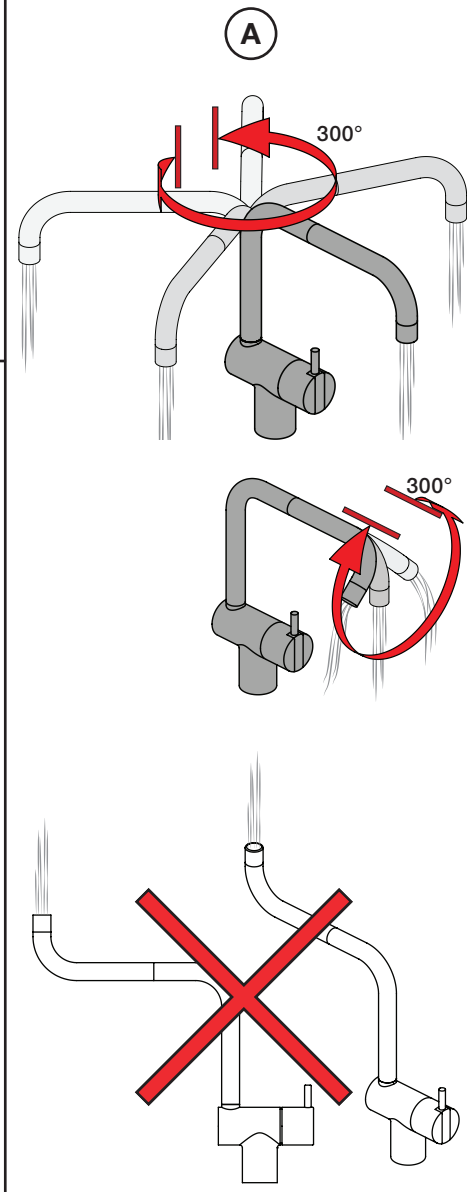

VOLA KV1

Fitting instruction
 Montageanleitung
 Monteringsvejledning
 Monteringsvægledning
 Montage hanleiding
 Manuel de montage

04/00203
 04/00206

Data, 3 Bar /43.5 Psi:

	l/min.	Gal/min.
KV1:	9,0	2.4
KV1US:	4,5	1.2

Brak
Bedienung
Fonctionnement

Colour: 02, 04, 05, 06, 08, 09, 12, 14, 15, 16, 17,
18, 19, 20, 21, 25, 27, 60, 62, 63, 65, 66

- NR.10/L/M: VR20, VR22, VR273/L/M, VR294, VR295
 VR17L4K: VR15P, VR16L4, VR17L (US Standard)
 VR17L5K: VR15P, VR16L5, VR17L
 VR17L9K: VR15P, VR16L9, VR17L
 VR17LSK: VR15P, VR16LS, VR17L
 VR30: VR15P, VR16L9, VR17L, VR29, 4xVR31, VR35, VR1902 (F40) (and KV1 from 1972 - 1996)
 VR132: VR15P, VR16L9, VR17L, 2xVR31, 2xVR558, VR1902 (2013 - 06. 2016)
 VR133: VR15P, VR16L9, VR17L, VR24, 4xVR31, VR113, VR1902 (1997 - 2012)
 VR230: VR15P, VR16L9, VR17L, 2xVR118, VR229, VR235, 4xVR558, VR1902 (06-2016 -)
 VR117K: VR116, VR117, VR118, 2xVR558, VR1902
 VR277K: VR22, VR269, VR277
 VR297/L/M: VR20, VR22, VR269, VR273/L/M, VR277, VR294, VR295, VR296
 VR433: VR261, VR263, VR440, VR442, 2xVR444