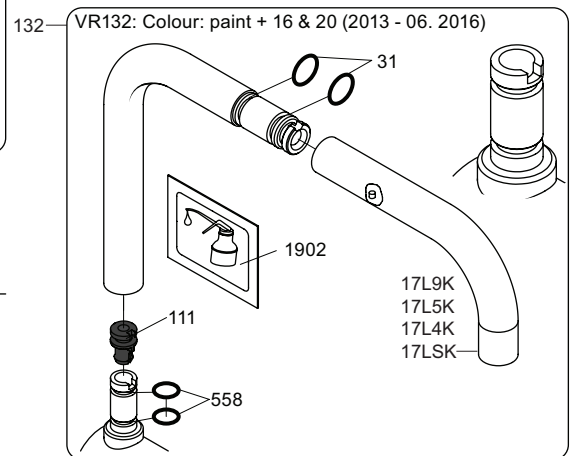

VOLA KV1

Fitting instruction
 Montageanleitung
 Monteringsvejledning
 Monteringsvægledning
 Montage hanleiding
 Manuel de montage

04/00203
 04/00206

Data, 3 Bar /43.5 Psi:

	l/min.	Gal/min.
KV1:	9,0	2.4
KV1US:	4,5	1.2

Brak
Bedienung
Fonctionnement

Colour: 02, 04, 05, 06, 08, 09, 12, 14, 15, 16, 17,
18, 19, 20, 21, 25, 27, 60, 62, 63, 65, 66

- NR.10/L/M: VR20, VR22, VR273/L/M, VR294, VR295
 VR17L4K: VR15P, VR16L4, VR17L (US Standard)
 VR17L5K: VR15P, VR16L5, VR17L
 VR17L9K: VR15P, VR16L9, VR17L
 VR17LSK: VR15P, VR16LS, VR17L
 VR30: VR15P, VR16L9, VR17L, VR29, 4xVR31, VR35, VR1902 (F40) (and KV1 from 1972 - 1996)
 VR132: VR15P, VR16L9, VR17L, 2xVR31, 2xVR558, VR1902 (2013 - 06. 2016)
 VR133: VR15P, VR16L9, VR17L, VR24, 4xVR31, VR113, VR1902 (1997 - 2012)
 VR230: VR15P, VR16L9, VR17L, 2xVR118, VR229, VR235, 4xVR558, VR1902 (06-2016 -)
 VR117K: VR116, VR117, VR118, 2xVR558, VR1902
 VR277K: VR22, VR269, VR277
 VR297/L/M: VR20, VR22, VR269, VR273/L/M, VR277, VR294, VR295, VR296
 VR433: VR261, VR263, VR440, VR442, 2xVR444