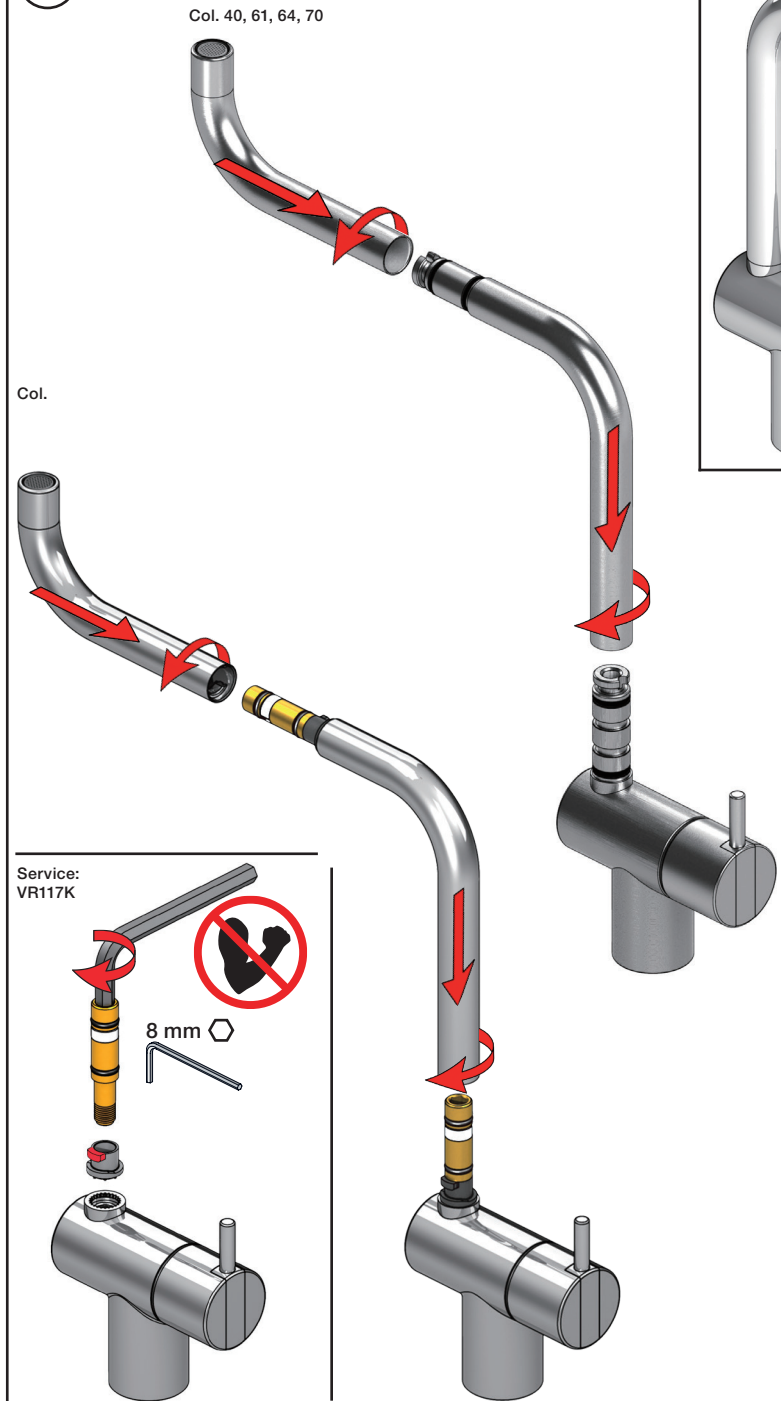

VOLA KV1

Fitting instruction
 Montageanleitung
 Monteringsvejledning
 Monteringsvægledning
 Montage hanleiding
 Manuel de montage

04/00203
 04/00206

Data, 3 Bar /43.5 Psi:

	l/min.	Gal/min.
KV1:	9,0	2.4
KV1US:	4,5	1.2

Max. 65°C, 150°F

www.vola.com

mnt_KV1_V3_40998778
 06-09-2023

vola

4

5

KV1L/KV1M

Operation
Bedienung
Betjening

Brak
Bedienung
Fonctionnement

Colour: 02, 04, 05, 06, 08, 09, 12, 14, 15, 16, 17,
18, 19, 20, 21, 25, 27, 60, 62, 63, 65, 66

- NR.10/L/M: VR20, VR22, VR273/L/M, VR294, VR295
 VR17L4K: VR15P, VR16L4, VR17L (US Standard)
 VR17L5K: VR15P, VR16L5, VR17L
 VR17L9K: VR15P, VR16L9, VR17L
 VR17LSK: VR15P, VR16LS, VR17L
 VR30: VR15P, VR16L9, VR17L, VR29, 4xVR31, VR35, VR1902 (F40) (and KV1 from 1972 - 1996)
 VR132: VR15P, VR16L9, VR17L, 2xVR31, 2xVR558, VR1902 (2013 - 06. 2016)
 VR133: VR15P, VR16L9, VR17L, VR24, 4xVR31, VR113, VR1902 (1997 - 2012)
 VR230: VR15P, VR16L9, VR17L, 2xVR118, VR229, VR235, 4xVR558, VR1902 (06-2016 -)
 VR117K: VR116, VR117, VR118, 2xVR558, VR1902
 VR277K: VR22, VR269, VR277
 VR297/L/M: VR20, VR22, VR269, VR273/L/M, VR277, VR294, VR295, VR296
 VR433: VR261, VR263, VR440, VR442, 2xVR444