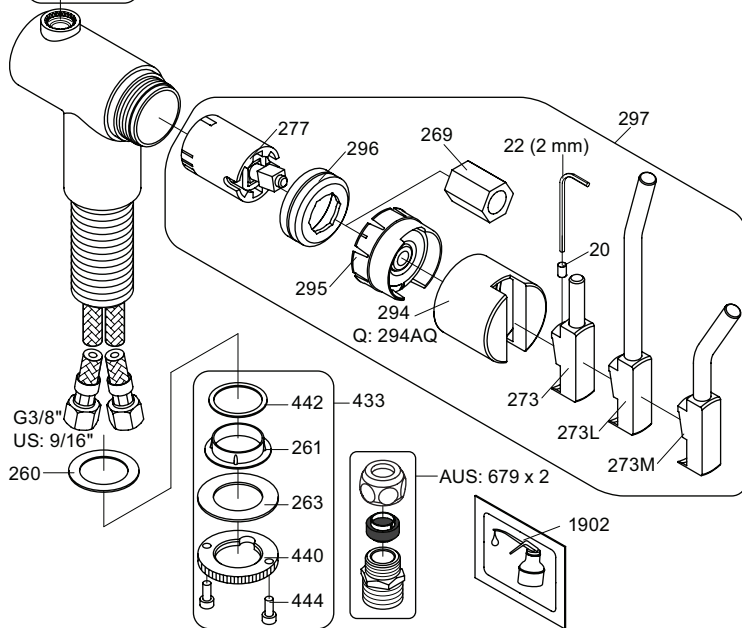

VOLA KV1

Fitting instruction
 Montageanleitung
 Monteringsvejledning
 Monteringsvægledning
 Montage hanleiding
 Manuel de montage

04/00203
 04/00206

Data, 3 Bar /43.5 Psi:

	l/min.	Gal/min.
KV1:	9,0	2.4
KV1US:	4,5	1.2

Brak
Bedienung
Fonctionnement

Colour: 02, 04, 05, 06, 08, 09, 12, 14, 15, 16, 17,
18, 19, 20, 21, 25, 27, 60, 62, 63, 65, 66

- NR.10/L/M: VR20, VR22, VR273/L/M, VR294, VR295
 VR17L4K: VR15P, VR16L4, VR17L (US Standard)
 VR17L5K: VR15P, VR16L5, VR17L
 VR17L9K: VR15P, VR16L9, VR17L
 VR17LSK: VR15P, VR16LS, VR17L
 VR30: VR15P, VR16L9, VR17L, VR29, 4xVR31, VR35, VR1902 (F40) (and KV1 from 1972 - 1996)
 VR132: VR15P, VR16L9, VR17L, 2xVR31, 2xVR558, VR1902 (2013 - 06. 2016)
 VR133: VR15P, VR16L9, VR17L, VR24, 4xVR31, VR113, VR1902 (1997 - 2012)
 VR230: VR15P, VR16L9, VR17L, 2xVR118, VR229, VR235, 4xVR558, VR1902 (06-2016 -)
 VR117K: VR116, VR117, VR118, 2xVR558, VR1902
 VR277K: VR22, VR269, VR277
 VR297/L/M: VR20, VR22, VR269, VR273/L/M, VR277, VR294, VR295, VR296
 VR433: VR261, VR263, VR440, VR442, 2xVR444