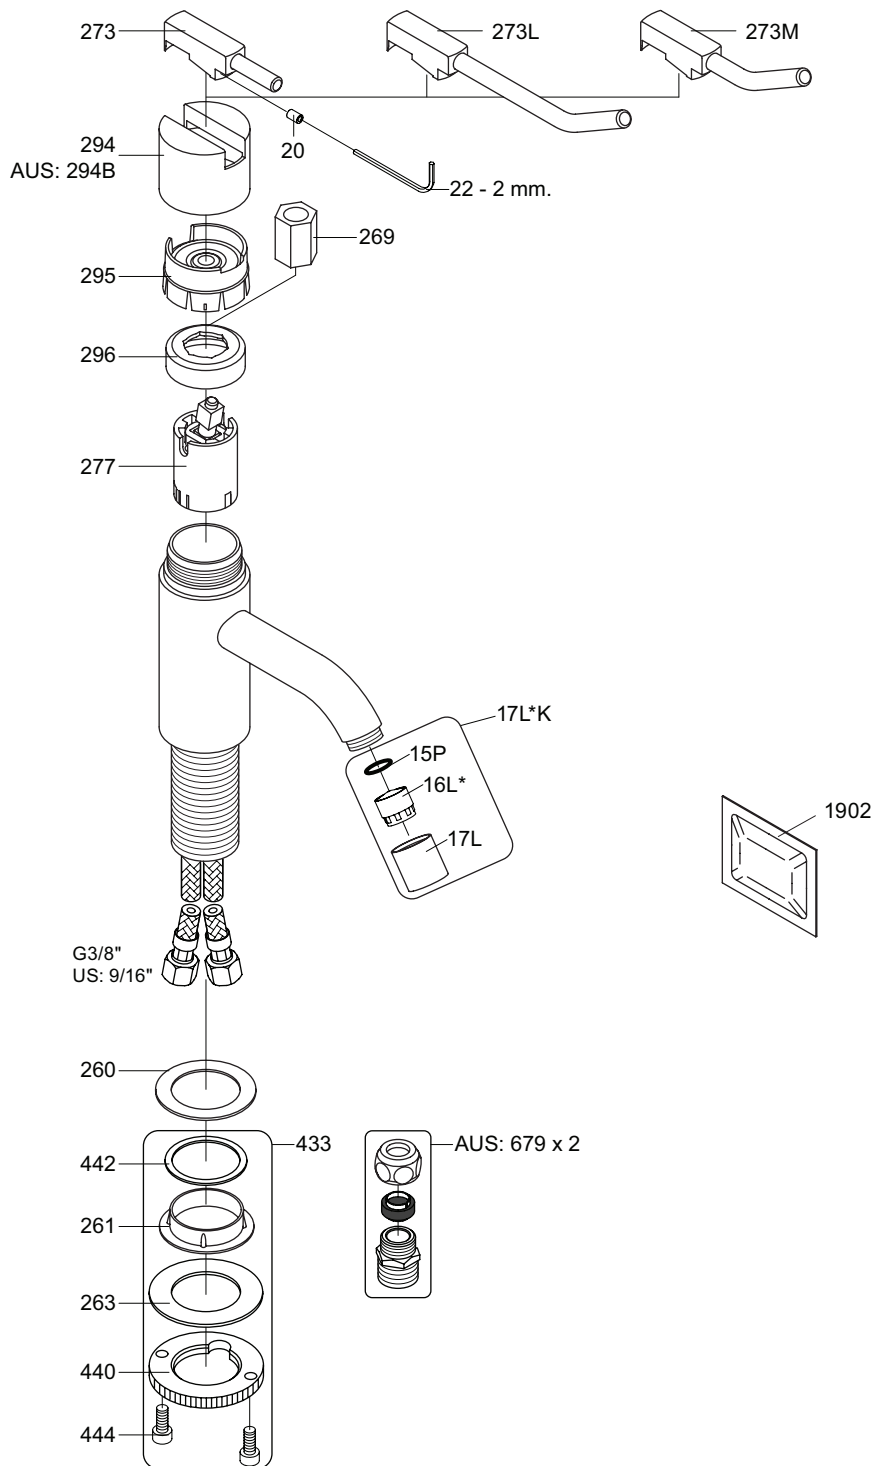

HV1, HV3	L	H	h
Std.:	114 mm 4 1/2"	120 mm 4 3/4"	27 mm 1"
+30:	114 mm 4 1/2"	150 mm 6"	56 mm 2 1/4"
/150:	150 mm 6"	120 mm 4 3/4"	27 mm 1"
+30/150:	150 mm 6"	150 mm 6"	56 mm 2 1/4"
+170:	114 mm 4 1/2"	290 mm 11 1/2"	197 mm 7 3/4"
+170/150:	150 mm 6"	290 mm 11 1/2"	197 mm 7 3/4"

5

Data, 3 Bar/43.5 Psi:

Max.	l/min.	Gal/min.	Note.
HV1/3:	5.0	1.3	Standard
HV1/3:	4.5	1.2	Standard USA
HV1/3:	9.0	1.8	Standard Japan
HV4	9,0	1.8	

Max. 70°C, 158°F

HV1

HV3

HV4

HV1: Ø10
 HV1JP: Ø10
 HV1US: Ø3/8"
 HV1Q: Ø3/8"

- VR277K: VR22, VR269, VR277
- *VR17L4K: VR15P, VR16L4, VR17L (US-Standard)
- *VR17L5K: VR15P, VR16L5, VR17L (Standard)
- *VR17L9K: VR15P, VR16L9, VR17L (Japan Standard)
- *VR17LSK: VR15P, VR16LS, VR17L
- VR297/L/M: VR20, VR22, VR269, VR273/L/M, VR277, VR294, VR295, VR296
- VR433: VR261, VR263, VR440, VR442, 2xVR444
- NR.10/L/M: VR20, VR22, VR273/L/M, VR294, VR295