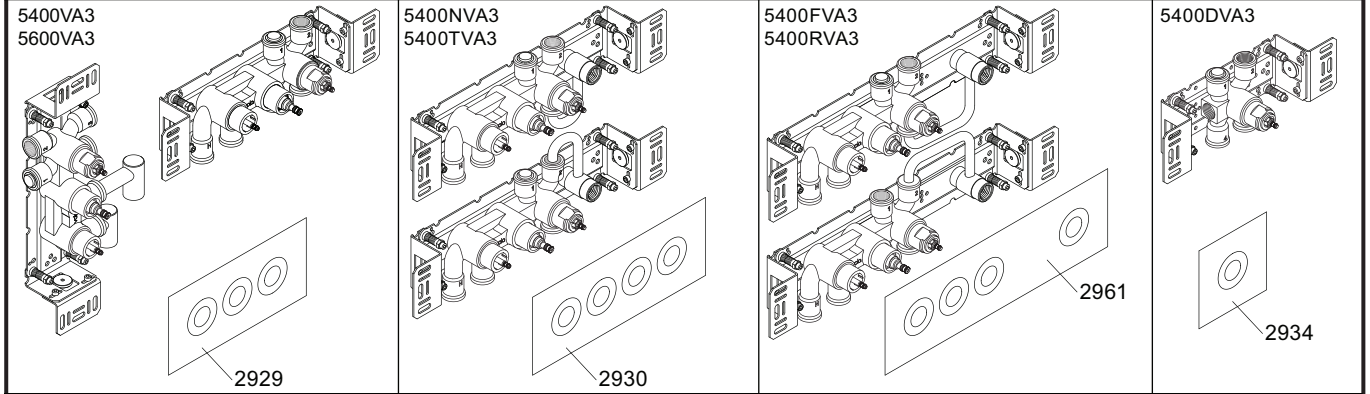

**1.** MAX. 16 Bar  
 232 Psi

**2.** MAX. 4 Bar  
 58 Psi

**! Water - Wasser - Vand - Vatten - Water - Leau !**  
**! MAX 1 Minute - Minut - Minuut !**

- NR51: VR5251, VR2279+B+C, VR2A  
 NR52: VR2A, VR5252, VR5253, VR5255, VR5256, VR2279+B+C, VR3113, VR2A  
 NR64: VR5251, VR2279+B+C, VR2A  
 VR3113: VR3109, VR3110, VR5255  
 VR5250+: VR5248+, VR5249+, VR5257, VR5258, VR5259, VR5260  
 VR5250AUS+: VR5248+, VR5249+, VR5257, VR5258, VR5259, VR5260, VR5275  
 VR5257+: VR5257+, VR5259+  
 VR5258+: VR5258+, VR5260+  
 VR5268+: 2xVR2C, VR1902, VR5268, VR5271+  
 VR5410+: 2xVR2C, VR5270+, VR5271+