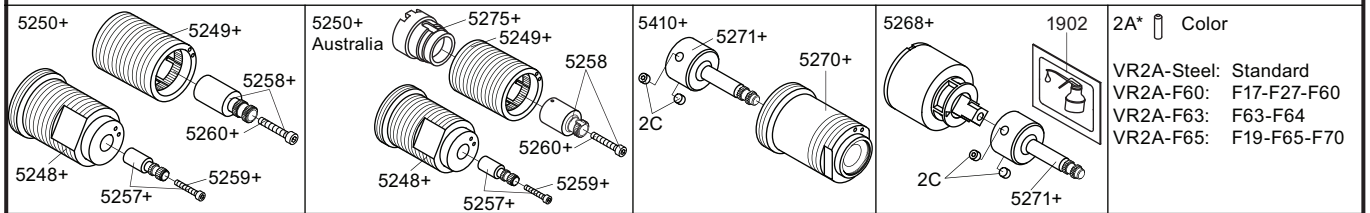

1. NR51: VR5251, VR2279+B+C, VR2A
   NR52: VR2A, VR5252, VR5253, VR5255, VR5256, VR2279+B+C, VR3113, VR2A
   NR64: VR5251, VR2279+B+C, VR2A
   VR3113: VR3109, VR3110, VR5255
   VR5250+: VR5248+, VR5249+, VR5257, VR5258, VR5259, VR5260
   VR5250AUS+: VR5248+, VR5249+, VR5257, VR5258, VR5259, VR5260, VR5275
   VR5257+: VR5257+, VR5259+
   VR5258+: VR5258+, VR5260+
   VR5268+: 2xVR2C, VR1902, VR5268, VR5271+
   VR5410+: 2xVR2C, VR5270+, VR5271+