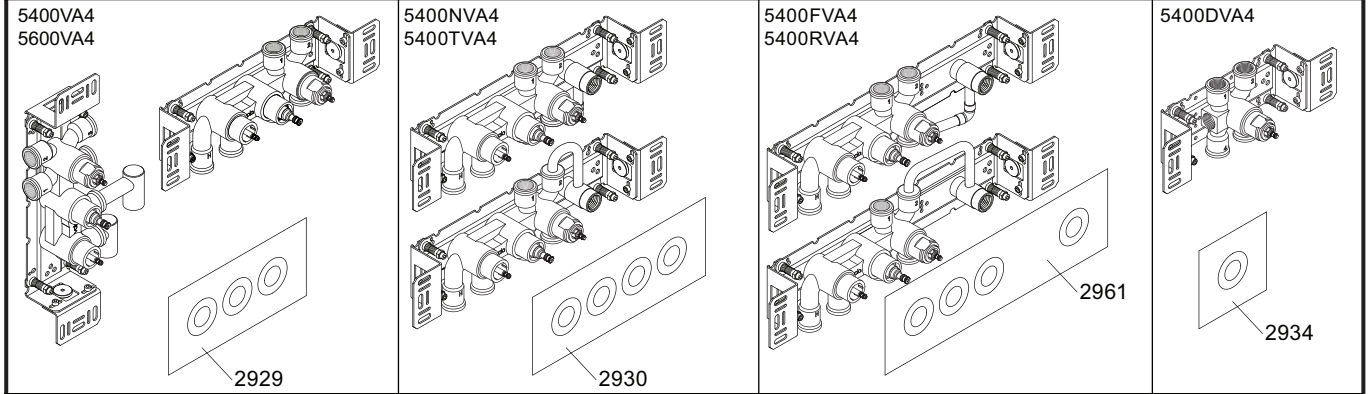

1. MAX. 16 Bar
 232 Psi

2. MAX. 4 Bar
 58 Psi

! Water - Wasser - Vand - Vatten - Water - Leau !
! MAX 1 Minute - Minut - Minuut !

NR51:	VR5251, VR2279+B+C, VR2A
NR52:	VR2A, VR5252, VR5253, VR5255, VR5256, VR2279+B+C, VR3113, VR2A
NR64:	VR5251, VR2279+B+C, VR2A
VR3113:	VR3109, VR3110, VR5255
VR5250+:	VR5248+, VR5249+, VR5257, VR5258, VR5259, VR5260
VR5250AUS+:	VR5248+, VR5249+, VR5257, VR5258, VR5259, VR5260, VR5275
VR5257+:	VR5257+, VR5259+
VR5258+:	VR5258+, VR5260+
VR5268+:	2xVR2C, VR1902, VR5268, VR5271+
VR5410+:	2xVR2C, VR5270+, VR5271+