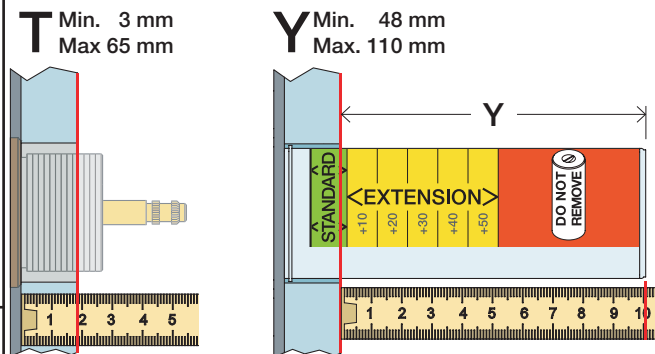

VR968:
To be ordered separately.
Werden separat bestellt.
Bestilles separat.
Apart te bestellen.
À commander séparément.

A Max.: 10 Bar/145 psi
Max. 65°C, 150°F

USA - For use with showerheads rated at 5.7 L/min. (1.5 gpm.) or higher.

AUS - Hot water inlet: Max. 50°C, 122°F. (AS 4032)

Data, l/min. / (Gpm) 3 Bar/43.5 Psi:

5100/5200V/5300: A
5400/5600A3: A - C
5400/5600: A - B
5400/5600A4: A - D

5400 5600	5400A3 5600A3	5400A4 5600A4	A	M	B	M	C	M	D
2	2	2	32/(8.5)	16/(4.2)	-	-	-	-	-
3	3	3	-	-	32/(8.5)	16/(4.2)	-	-	-
-	Out 3	Out 3	-	-	-	32/(8.5)	16/(4.2)	-	-
-	-	Out 4	-	-	-	-	32/(8.5)	-	-

B Check the local legislation.
Bitte die örtlichen Vorschriften überprüfen.
Tjek de lokale regler.
Kontrollera lokala föreskrifter
Nazitten lokale regelgeving.
Vérifiez la législation locale.

**!DO NOT!
!REMOVE!**

C DE: Bitte separat beiliegende Anleitung für die Schallentkopplung VR972 beachten

D Box till inbyggnadsblandare.
Boks til indbygningsblandere.
Laatikko seinäasenteiselle sekoittajalle.

Ingår inte i leveransen, köps separat.
Ikke inkludert, kjøpes separat.
Eivät sisälly tilaukseen, ostettava erikseen.

Extension
Verlängerung
Forlængerdele
Förlängning
Aanpassing
Modification