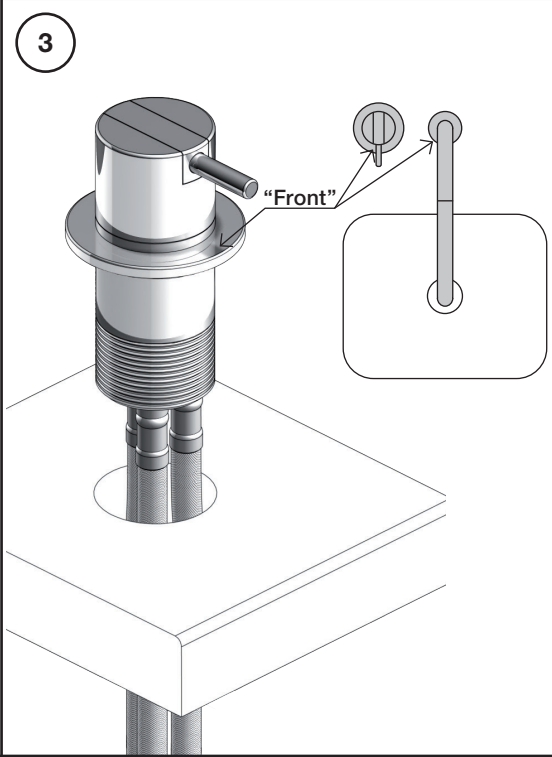

Data, 3 Bar /43.5 Psi:

	l/min.	Gal/min.
500:	14,5	3.8
590:	9,0	2.4
500-T1:	11,0	2.9
2500:	18,7	4.9
SC1:	18,7	4.9
SC5, 7:	18,0	4.8
SC9:	11,0	2.9

Max. 65°C, 150°F

500/2500: