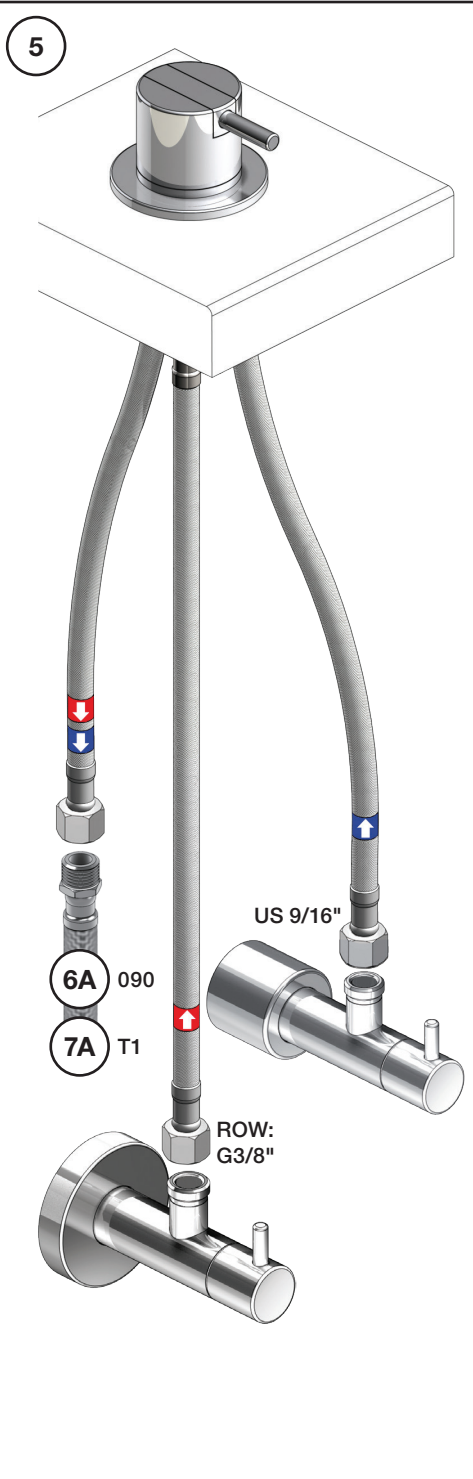

Inches:	Ø	H	D	h
090	3/4"	8 1/4"	8"	5 3/4"
090A	3/4"	4 1/4"	3 1/2"	1 1/2"
090B	3/4"	7"	4"	4 1/2"
090C	1"	7"	4"	4 1/2"
090D	1"	8 3/4"	8"	5"
090E	1"	6 3/4"	8"	2 1/2"
090G	3/4"	7"	5 1/2"	4"
090H	3/4"	10 1/2"	8 5/8"	6"
090I	3/4"	12 3/4"	8 5/8"	8 1/2"
090V	3/4"	14"	5 3/4"	10 1/2"

VOLA 500, 590, 500T1
 VOLA 2500
 VOLA SC1, SC3, SC5, SC7, SC9, SC10, SC12

Fitting instruction
 Montageanleitung
 Monteringsvejledning
 Monteringsvægledning
 Montage hanleiding
 Manuel de montage

04/00027
 04/00038

vola

- NR11: VR20, VR22, VR1273, VR1274, VR1275
- VR090D/C: VR623, VR624C, 4xVR631, VR1902
- VR1277K: VR22, VR2269, VR1277
- VR434: VR261, VR263, VR440, VR442, 2xVR455
- VR437: VR97, VR98, 2xVR444, VR450, VR451

VOLA 090D

Date
 Oct. 14

Rev.
 1

Sheet
 SB 18.1

2500:

500: Ø10
500US: Ø3/8"

VR1277K: VR22, VR2269, VR1277
 VR434: 2xVR455, VR445, VR446, VR502
 NR.11: VR20, VR22, VR1273, VR1274, VR1275

vola
 Lunavej 2
 DK-8700 Horsens
 Tlf : + 45 7023 5500
 sales@vola.com
 www.vola.com