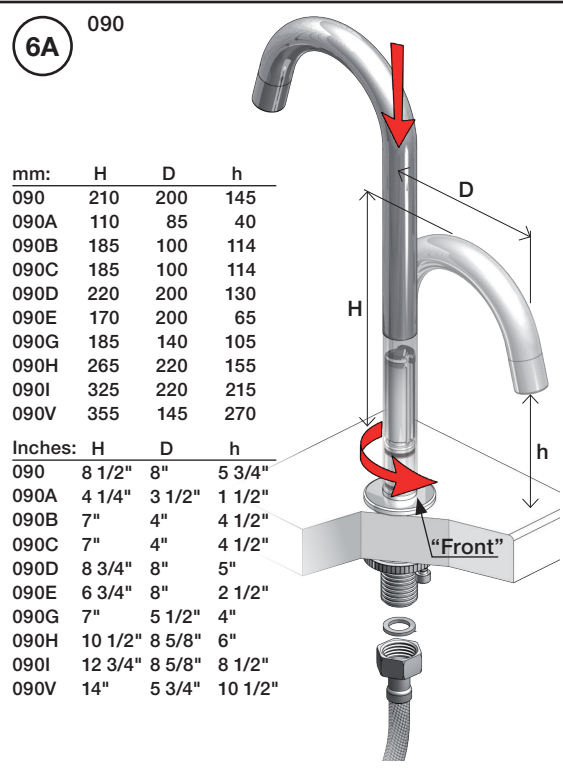

Inches:	Ø	H	D	h
090	3/4"	8 1/4"	8"	5 3/4"
090A	3/4"	4 1/4"	3 1/2"	1 1/2"
090B	3/4"	7"	4"	4 1/2"
090C	1"	7"	4"	4 1/2"
090D	1"	8 3/4"	8"	5"
090E	1"	6 3/4"	8"	2 1/2"
090G	3/4"	7"	5 1/2"	4"
090H	3/4"	10 1/2"	8 5/8"	6"
090I	3/4"	12 3/4"	8 5/8"	8 1/2"
090V	3/4"	14"	5 3/4"	10 1/2"

VOLA 500, 590, 500T1
 VOLA 2500
 VOLA SC1, SC3, SC5, SC7, SC9, SC10, SC12

Fitting instruction
 Montageanleitung
 Monteringsvejledning
 Monteringsvægledning
 Montage hanleiding
 Manuel de montage

04/00027
 04/00038

vola

- NR11: VR20, VR22, VR1273, VR1274, VR1275
- VR090D/C: VR623, VR624C, 4xVR631, VR1902
- VR1277K: VR22, VR2269, VR1277
- VR434: VR261, VR263, VR440, VR442, 2xVR455
- VR437: VR97, VR98, 2xVR444, VR450, VR451

VOLA 090D

Date
 Oct. 14

Rev.
 1

Sheet
 SB 18.1

2500:

500: Ø10
500US: Ø3/8"

VR1277K: VR22, VR2269, VR1277
 VR434: 2xVR455, VR445, VR446, VR502
 NR.11: VR20, VR22, VR1273, VR1274, VR1275

vola
 Lunavej 2
 DK-8700 Horsens
 Tlf : + 45 7023 5500
 sales@vola.com
 www.vola.com