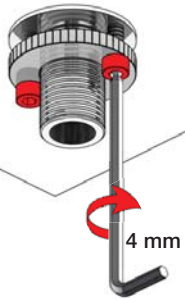

Inches:	Ø	H	D	h
090	3/4"	8 1/4"	8"	5 3/4"
090A	3/4"	4 1/4"	3 1/2"	1 1/2"
090B	3/4"	7"	4"	4 1/2"
090C	1"	7"	4"	4 1/2"
090D	1"	8 3/4"	8"	5"
090E	1"	6 3/4"	8"	2 1/2"
090G	3/4"	7"	5 1/2"	4"
090H	3/4"	10 1/2"	8 5/8"	6"
090I	3/4"	12 3/4"	8 5/8"	8 1/2"
090V	3/4"	14"	5 3/4"	10 1/2"

vola

Fitting instruction
 Montageanleitung
 Monteringsvejledning
 Monteringsvægledning
 Montage hanleiding
 Manuel de montage

3

4

5

VR277K: VR22, VR269, VR277
 VR297: VR20, VR22, VR269, VR273, VR277, VR294, VR295, VR296
 VR434: VR261, VR263, VR440, VR442, 2xVR455
 VR435: VR63, 2xVR444, VR447, VR448
 VR436: VR63, 2xVR444, VR448, VR449