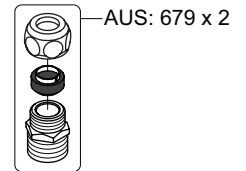

VR277K: VR22, VR269, VR277
VR297: VR20, VR22, VR269, VR273, VR277, VR294, VR295, VR296
VR434: VR261, VR263, VR440, VR442, 2xVR455
VR435: VR63, 2xVR444, VR447, VR448
VR436: VR63, 2xVR444, VR448, VR449

VR691K: VR23, VR691
VR692K: VR23, VR692
NR.7: VR2A, VR23, VR677
NR.10: VR20, VR22, VR293, VR294, VR295