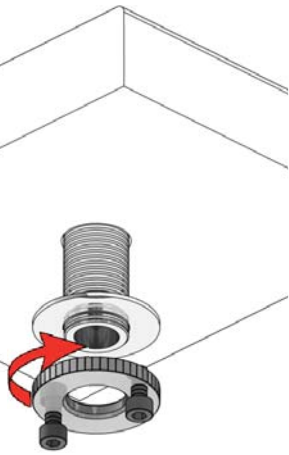

Inches:	Ø	H	D	h
090	3/4"	8 1/4"	8"	5 3/4"
090A	3/4"	4 1/4"	3 1/2"	1 1/2"
090B	3/4"	7"	4"	4 1/2"
090C	1"	7"	4"	4 1/2"
090D	1"	8 3/4"	8"	5"
090E	1"	6 3/4"	8"	2 1/2"
090G	3/4"	7"	5 1/2"	4"
090H	3/4"	10 1/2"	8 5/8"	6"
090I	3/4"	12 3/4"	8 5/8"	8 1/2"
090V	3/4"	14"	5 3/4"	10 1/2"

vola

Fitting instruction
 Montageanleitung
 Monteringsvejledning
 Monteringsvægledning
 Montage hanleiding
 Manuel de montage

3

4

5

VR277K: VR22, VR269, VR277
 VR297: VR20, VR22, VR269, VR273, VR277, VR294, VR295, VR296
 VR434: VR261, VR263, VR440, VR442, 2xVR455
 VR435: VR63, 2xVR444, VR447, VR448
 VR436: VR63, 2xVR444, VR448, VR449