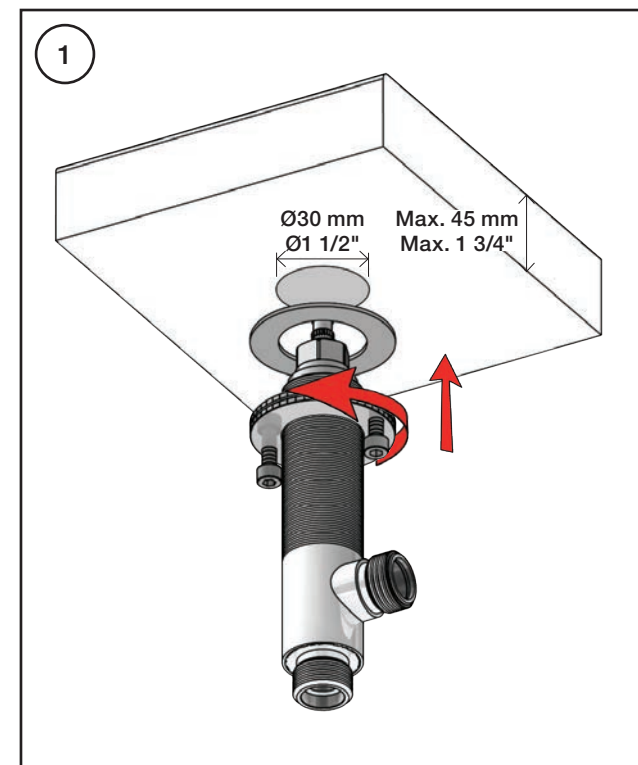

04/00115
 04/00307
 04/00340

www.vola.com

vola

S50_V9_40999831
 08-08-2024

Data, 3 Bar/43.5 Psi:

	l/min.	Gal/min.
S50:	32,0	8.5
KV3:	30,0	7.9
KV4:	9,0	2.4
KV10, 15:	9,0	2.4
HV5, 8, 10:	9,0	2.4
SC2, 4 (A24):	16,0	4.2
SC6, 8, 11, 13: (C)	26,0	6.9

Max. 65°C, 150°F

4A

mm:	H	D	h
090	210	200	145
090A	110	85	40
090B	185	100	114
090C	185	100	114
090D	220	200	130
090E	170	200	65
090G	185	140	105
090H	265	230	155
090I	325	230	216
090V	355	145	270

Inches:	H	D	h
090	8 1/2"	8"	5 3/4"
090A	4 1/4"	3 1/2"	1 1/2"
090B	7"	4"	4 1/2"
090C	7"	4"	4 1/2"
090D	8 3/4"	8"	5"
090E	6 3/4"	8"	2 1/2"
090G	7"	5 1/2"	4"
090H	10 1/2"	9"	6"
090I	12 3/4"	9"	8 1/2"
090V	14"	5 3/4"	10 1/2"

Inches:	Ø	H	D	h
090	3/4"	8 1/4"	8"	5 3/4"
090A	3/4"	4 1/4"	3 1/2"	1 1/2"
090B	3/4"	7"	4"	4 1/2"
090C	1"	7"	4"	4 1/2"
090D	1"	8 3/4"	8"	5"
090E	1"	6 3/4"	8"	2 1/2"
090G	3/4"	7"	5 1/2"	4"
090H	3/4"	10 1/2"	8 5/8"	6"
090I	3/4"	12 3/4"	8 5/8"	8 1/2"
090V	3/4"	14"	5 3/4"	10 1/2"