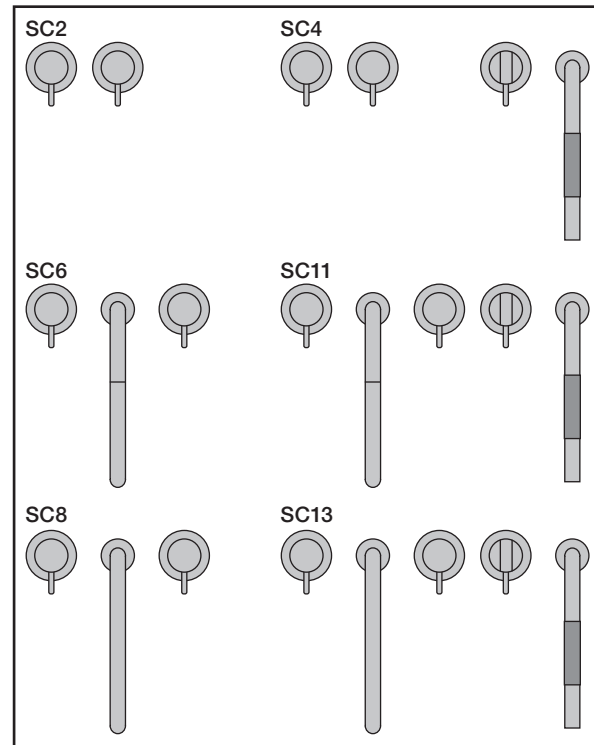

04/00115
 04/00307
 04/00340

www.vola.com

vola

S50_V9_40999831
 08-08-2024

Data, 3 Bar/43.5 Psi:

	l/min.	Gal/min.
S50:	32,0	8.5
KV3:	30,0	7.9
KV4:	9,0	2.4
KV10, 15:	9,0	2.4
HV5, 8, 10:	9,0	2.4
SC2, 4 (A24):	16,0	4.2
SC6, 8, 11, 13: (C)	26,0	6.9

Max. 65°C, 150°F

4A

mm:	H	D	h
090	210	200	145
090A	110	85	40
090B	185	100	114
090C	185	100	114
090D	220	200	130
090E	170	200	65
090G	185	140	105
090H	265	230	155
090I	325	230	216
090V	355	145	270

Inches:	H	D	h
090	8 1/2"	8"	5 3/4"
090A	4 1/4"	3 1/2"	1 1/2"
090B	7"	4"	4 1/2"
090C	7"	4"	4 1/2"
090D	8 3/4"	8"	5"
090E	6 3/4"	8"	2 1/2"
090G	7"	5 1/2"	4"
090H	10 1/2"	9"	6"
090I	12 3/4"	9"	8 1/2"
090V	14"	5 3/4"	10 1/2"

Inches:	Ø	H	D	h
090	3/4"	8 1/4"	8"	5 3/4"
090A	3/4"	4 1/4"	3 1/2"	1 1/2"
090B	3/4"	7"	4"	4 1/2"
090C	1"	7"	4"	4 1/2"
090D	1"	8 3/4"	8"	5"
090E	1"	6 3/4"	8"	2 1/2"
090G	3/4"	7"	5 1/2"	4"
090H	3/4"	10 1/2"	8 5/8"	6"
090I	3/4"	12 3/4"	8 5/8"	8 1/2"
090V	3/4"	14"	5 3/4"	10 1/2"

VOLA 090D

Date
 Oct. 14

Rev.
 1

Sheet
 SB 18.1

500:

500: Ø10
500US: Ø3/8"

- VR277K: VR22, VR269, VR277
- VR297: VR20, VR22, VR269, VR273, VR277, VR294, VR295, VR296
- VR434: 2xVR444, VR445, 2xVR455, VR502
- NR.10: VR20, VR22, VR273, VR294, VR295