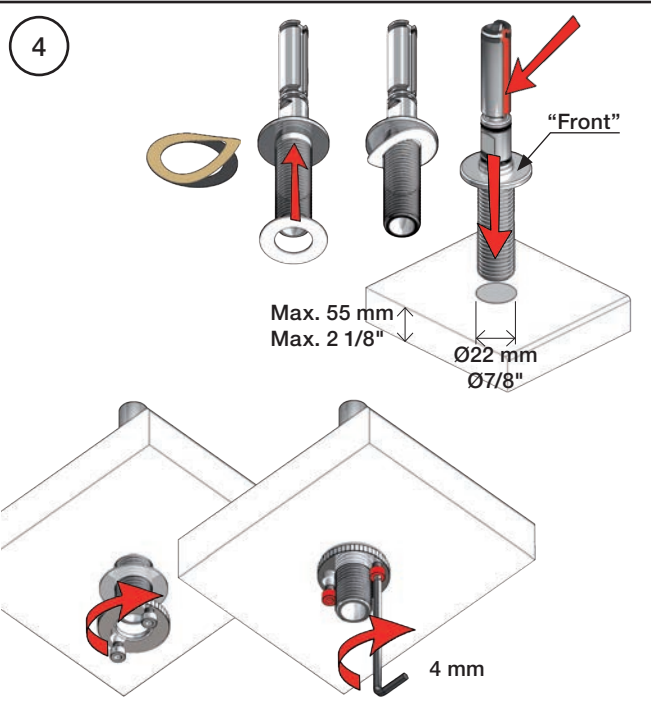

04/00115
 04/00307
 04/00340

www.vola.com

vola

S50_V9_40999831
 08-08-2024

Data, 3 Bar/43.5 Psi:

	l/min.	Gal/min.
S50:	32,0	8.5
KV3:	30,0	7.9
KV4:	9,0	2.4
KV10, 15:	9,0	2.4
HV5, 8, 10:	9,0	2.4
SC2, 4 (A24):	16,0	4.2
SC6, 8, 11, 13: (C)	26,0	6.9

Max. 65°C, 150°F

4A

mm:	H	D	h
090	210	200	145
090A	110	85	40
090B	185	100	114
090C	185	100	114
090D	220	200	130
090E	170	200	65
090G	185	140	105
090H	265	230	155
090I	325	230	216
090V	355	145	270

Inches:	H	D	h
090	8 1/2"	8"	5 3/4"
090A	4 1/4"	3 1/2"	1 1/2"
090B	7"	4"	4 1/2"
090C	7"	4"	4 1/2"
090D	8 3/4"	8"	5"
090E	6 3/4"	8"	2 1/2"
090G	7"	5 1/2"	4"
090H	10 1/2"	9"	6"
090I	12 3/4"	9"	8 1/2"
090V	14"	5 3/4"	10 1/2"

Inches:	Ø	H	D	h
090	3/4"	8 1/4"	8"	5 3/4"
090A	3/4"	4 1/4"	3 1/2"	1 1/2"
090B	3/4"	7"	4"	4 1/2"
090C	1"	7"	4"	4 1/2"
090D	1"	8 3/4"	8"	5"
090E	1"	6 3/4"	8"	2 1/2"
090G	3/4"	7"	5 1/2"	4"
090H	3/4"	10 1/2"	8 5/8"	6"
090I	3/4"	12 3/4"	8 5/8"	8 1/2"
090V	3/4"	14"	5 3/4"	10 1/2"

VOLA 090D

Date
 Oct. 14

Rev.
 1

Sheet
 SB 18.1

500:

500: Ø10
500US: Ø3/8"

- VR277K: VR22, VR269, VR277
- VR297: VR20, VR22, VR269, VR273, VR277, VR294, VR295, VR296
- VR434: 2xVR444, VR445, 2xVR455, VR502
- NR.10: VR20, VR22, VR273, VR294, VR295