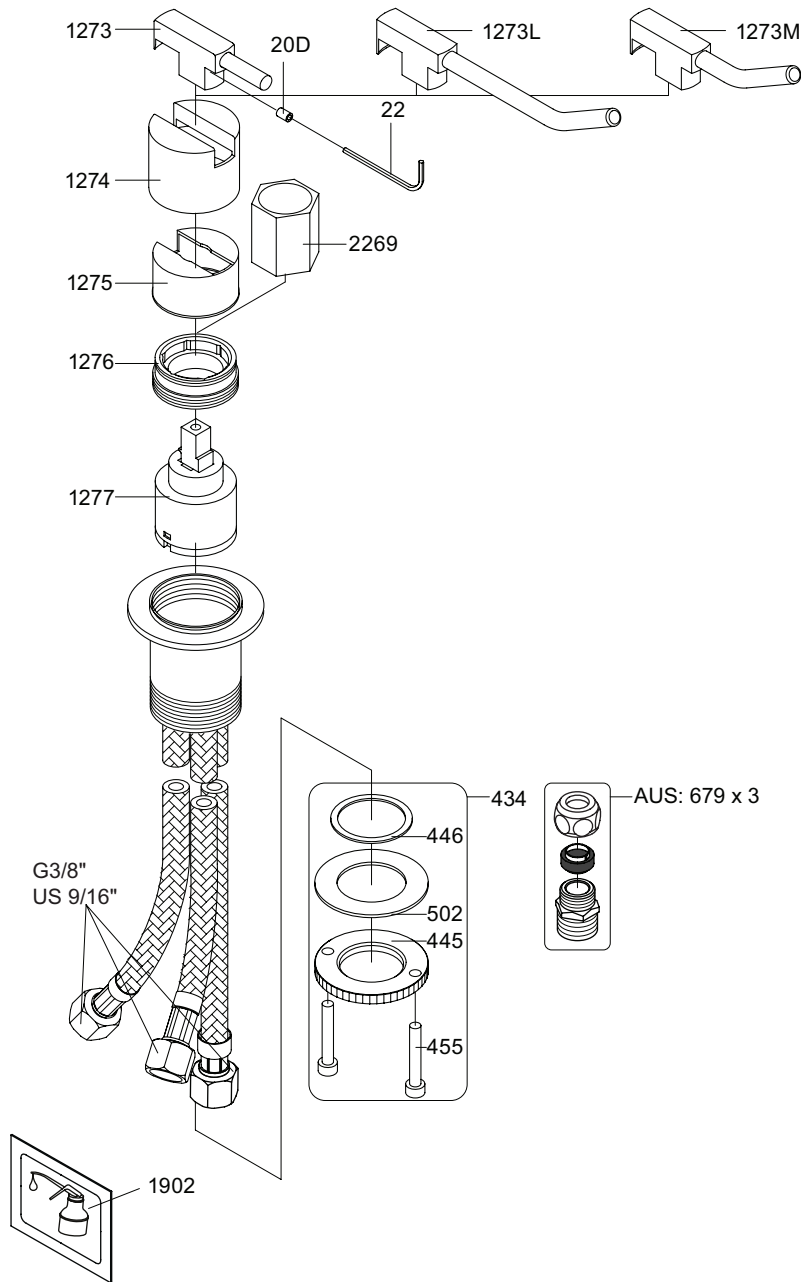

Inches:	Ø	H	D	h
090	3/4"	8 1/4"	8"	5 3/4"
090A	3/4"	4 1/4"	3 1/2"	1 1/2"
090B	3/4"	7"	4"	4 1/2"
090C	1"	7"	4"	4 1/2"
090D	1"	8 3/4"	8"	5"
090E	1"	6 3/4"	8"	2 1/2"
090G	3/4"	7"	5 1/2"	4"
090H	3/4"	10 1/2"	8 5/8"	6"
090I	3/4"	12 3/4"	8 5/8"	8 1/2"
090V	3/4"	14"	5 3/4"	10 1/2"

500/2500:

Fitting instruction
 Montageanleitung
 Monteringsvejledning
 Monteringsvægledning
 Montage hanleiding
 Manuel de montage

3

4

5

- VR1277K: VR22, VR2269, VR1277
 VR090D/C: VR623, VR624C, 4xVR631, VR1902
 VR434: VR261, VR263, VR440, VR442, 2xVR455
 VR435: VR63, 2xVR444, VR447, VR448
 VR437: VR97, VR98, 2xVR444, VR450, VR451
 NR.11: VR20, VR22, VR1273, VR1274, VR1275

VR090D/C: VR623, VR624C, 4xVR631, VR1902
 VR090D/C-40: VR623, VR624C, 2xVR631, 2xVR632, VR1902
 VR437: VR98, 2xVR444, VR450, VR451

vola
 Lunavej 2
 DK-8700 Horsens
 Tlf : + 45 7023 5500
 sales@vola.com
 www.vola.com

VOLA 090D

Date
 Oct. 14

Rev.
 1

Sheet
 SB 18.1

2500:

500: Ø10
500US: Ø3/8"

VR1277K: VR22, VR2269, VR1277
 VR434: 2xVR455, VR445, VR446, VR502
 NR.11: VR20, VR22, VR1273, VR1274, VR1275

vola
 Lunavej 2
 DK-8700 Horsens
 Tlf : + 45 7023 5500
 sales@vola.com
 www.vola.com