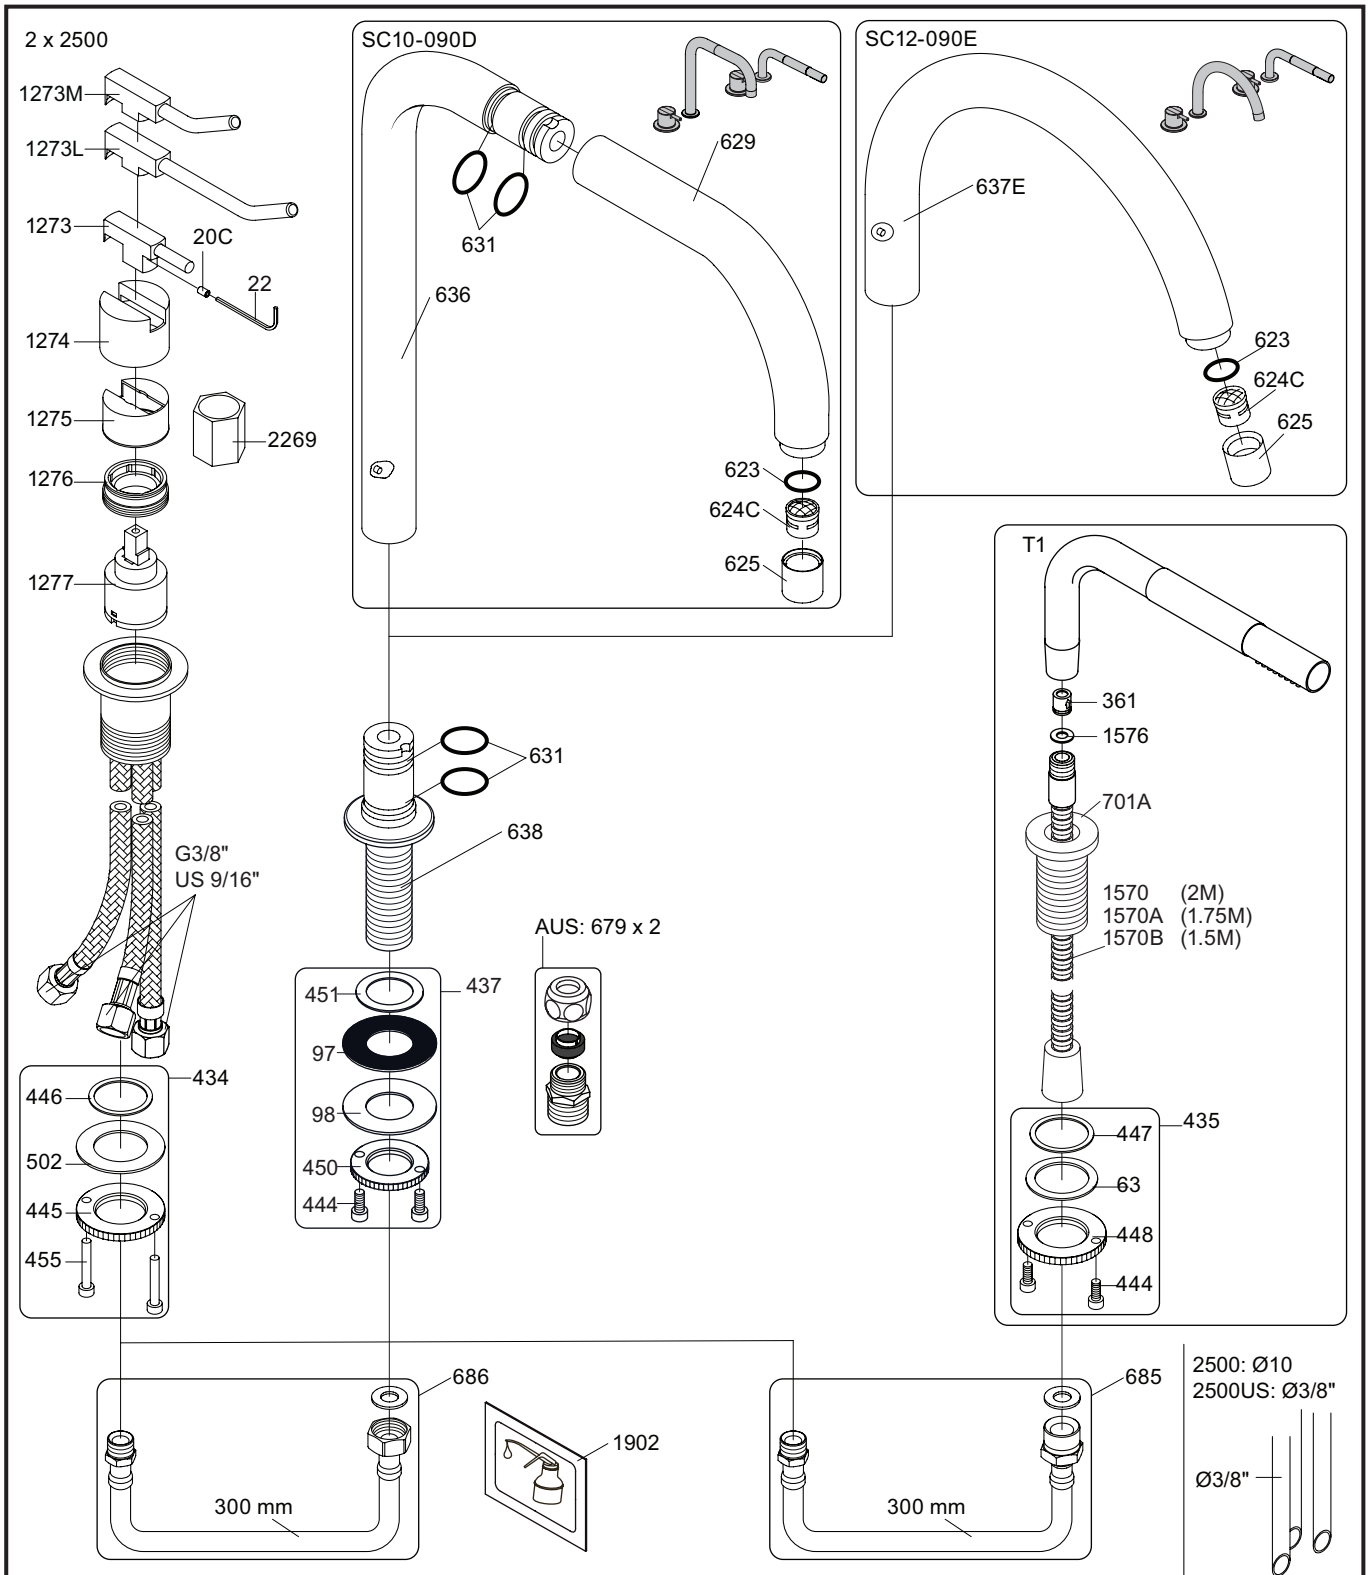

Inches:	Ø	H	D	h
090	3/4"	8 1/4"	8"	5 3/4"
090A	3/4"	4 1/4"	3 1/2"	1 1/2"
090B	3/4"	7"	4"	4 1/2"
090C	1"	7"	4"	4 1/2"
090D	1"	8 3/4"	8"	5"
090E	1"	6 3/4"	8"	2 1/2"
090G	3/4"	7"	5 1/2"	4"
090H	3/4"	10 1/2"	8 5/8"	6"
090I	3/4"	12 3/4"	8 5/8"	8 1/2"
090V	3/4"	14"	5 3/4"	10 1/2"

500/2500:

Fitting instruction
 Montageanleitung
 Monteringsvejledning
 Monteringsvægledning
 Montage hanleiding
 Manuel de montage

3

4

5

- VR1277K: VR22, VR2269, VR1277
 VR090D/C: VR623, VR624C, 4xVR631, VR1902
 VR434: VR261, VR263, VR440, VR442, 2xVR455
 VR435: VR63, 2xVR444, VR447, VR448
 VR437: VR97, VR98, 2xVR444, VR450, VR451
 NR.11: VR20, VR22, VR1273, VR1274, VR1275

VOLA 090D

Date
 Oct. 14

Rev.
 1

Sheet
 SB 18.1

2500:

500: Ø10
500US: Ø3/8"

VR1277K: VR22, VR2269, VR1277
 VR434: 2xVR455, VR445, VR446, VR502
 NR.11: VR20, VR22, VR1273, VR1274, VR1275

vola
 Lunavej 2
 DK-8700 Horsens
 Tlf : + 45 7023 5500
 sales@vola.com
 www.vola.com