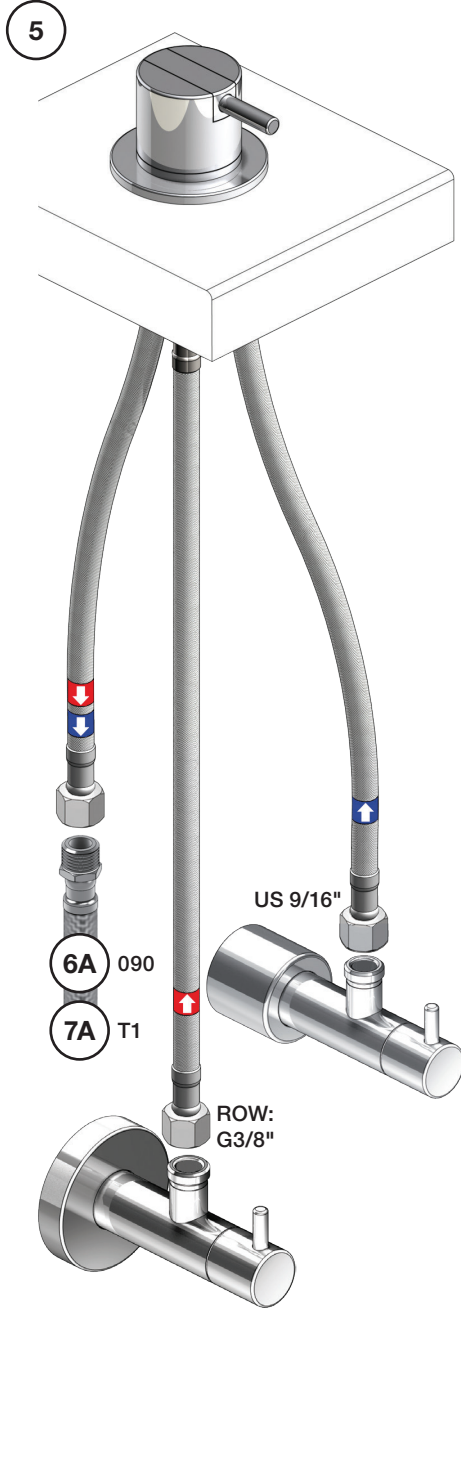

Inches:	Ø	H	D	h
090	3/4"	8 1/4"	8"	5 3/4"
090A	3/4"	4 1/4"	3 1/2"	1 1/2"
090B	3/4"	7"	4"	4 1/2"
090C	1"	7"	4"	4 1/2"
090D	1"	8 3/4"	8"	5"
090E	1"	6 3/4"	8"	2 1/2"
090G	3/4"	7"	5 1/2"	4"
090H	3/4"	10 1/2"	8 5/8"	6"
090I	3/4"	12 3/4"	8 5/8"	8 1/2"
090V	3/4"	14"	5 3/4"	10 1/2"

www.vola.com

500 - 2500_V0_40998137
 02-10-2023

vola

Data, 3 Bar /43.5 Psi:

	l/min.	Gal/min.
500:	14,5	3.8
590:	9,0	2.4
500-T1:	11,0	2.9
2500:	18,7	4.9
SC1:	18,7	4.9
SC5, 7:	18,0	4.8
SC9:	11,0	2.9

Max. 65°C, 150°F

500/2500:

Fitting instruction
 Montageanleitung
 Monteringsvejledning
 Monteringsvægledning
 Montage hanleiding
 Manuel de montage

3

4

5

- VR1277K: VR22, VR2269, VR1277
 VR090D/C: VR623, VR624C, 4xVR631, VR1902
 VR434: VR261, VR263, VR440, VR442, 2xVR455
 VR435: VR63, 2xVR444, VR447, VR448
 VR437: VR97, VR98, 2xVR444, VR450, VR451
 NR.11: VR20, VR22, VR1273, VR1274, VR1275

VOLA 090D

Date
 Oct. 14

Rev.
 1

Sheet
 SB 18.1

2500:

500: Ø10
500US: Ø3/8"

VR1277K: VR22, VR2269, VR1277
 VR434: 2xVR455, VR445, VR446, VR502
 NR.11: VR20, VR22, VR1273, VR1274, VR1275

vola
 Lunavej 2
 DK-8700 Horsens
 Tlf : + 45 7023 5500
 sales@vola.com
 www.vola.com