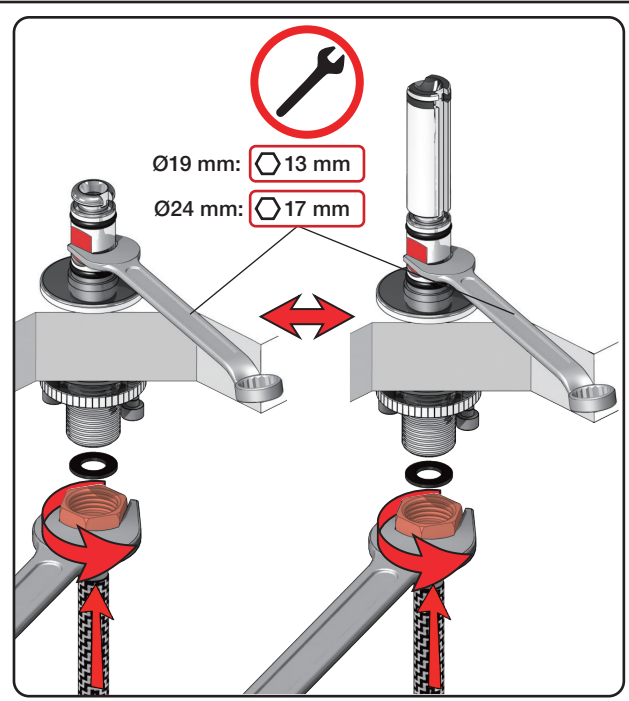

Inches:	Ø	H	D	h
090	3/4"	8 1/4"	8"	5 3/4"
090A	3/4"	4 1/4"	3 1/2"	1 1/2"
090B	3/4"	7"	4"	4 1/2"
090C	1"	7"	4"	4 1/2"
090D	1"	8 3/4"	8"	5"
090E	1"	6 3/4"	8"	2 1/2"
090G	3/4"	7"	5 1/2"	4"
090H	3/4"	10 1/2"	8 5/8"	6"
090I	3/4"	12 3/4"	8 5/8"	8 1/2"
090V	3/4"	14"	5 3/4"	10 1/2"

500/2500:

Fitting instruction
 Montageanleitung
 Monteringsvejledning
 Monteringsvægledning
 Montage hanleiding
 Manuel de montage

3

4

5

- VR1277K: VR22, VR2269, VR1277
 VR090D/C: VR623, VR624C, 4xVR631, VR1902
 VR434: VR261, VR263, VR440, VR442, 2xVR455
 VR435: VR63, 2xVR444, VR447, VR448
 VR437: VR97, VR98, 2xVR444, VR450, VR451
 NR.11: VR20, VR22, VR1273, VR1274, VR1275

VOLA 090D

Date
 Oct. 14

Rev.
 1

Sheet
 SB 18.1

2500:

500: Ø10
500US: Ø3/8"

VR1277K: VR22, VR2269, VR1277
 VR434: 2xVR455, VR445, VR446, VR502
 NR.11: VR20, VR22, VR1273, VR1274, VR1275

vola
 Lunavej 2
 DK-8700 Horsens
 Tlf : + 45 7023 5500
 sales@vola.com
 www.vola.com