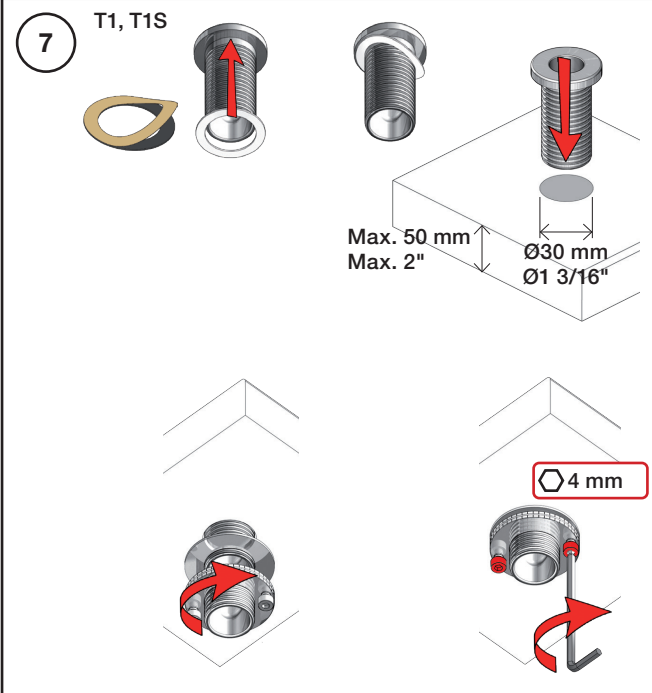

Inches:	Ø	H	D	h
090	3/4"	8 1/4"	8"	5 3/4"
090A	3/4"	4 1/4"	3 1/2"	1 1/2"
090B	3/4"	7"	4"	4 1/2"
090C	1"	7"	4"	4 1/2"
090D	1"	8 3/4"	8"	5"
090E	1"	6 3/4"	8"	2 1/2"
090G	3/4"	7"	5 1/2"	4"
090H	3/4"	10 1/2"	8 5/8"	6"
090I	3/4"	12 3/4"	8 5/8"	8 1/2"
090V	3/4"	14"	5 3/4"	10 1/2"

500/2500:

Fitting instruction
 Montageanleitung
 Monteringsvejledning
 Monteringsvægledning
 Montage hanleiding
 Manuel de montage

3

4

5

- VR1277K: VR22, VR2269, VR1277
 VR090D/C: VR623, VR624C, 4xVR631, VR1902
 VR434: VR261, VR263, VR440, VR442, 2xVR455
 VR435: VR63, 2xVR444, VR447, VR448
 VR437: VR97, VR98, 2xVR444, VR450, VR451
 NR.11: VR20, VR22, VR1273, VR1274, VR1275

VOLA 090D

Date
 Oct. 14

Rev.
 1

Sheet
 SB 18.1

2500:

500: Ø10
500US: Ø3/8"

VR1277K: VR22, VR2269, VR1277
 VR434: 2xVR455, VR445, VR446, VR502
 NR.11: VR20, VR22, VR1273, VR1274, VR1275

vola
 Lunavej 2
 DK-8700 Horsens
 Tlf : + 45 7023 5500
 sales@vola.com
 www.vola.com