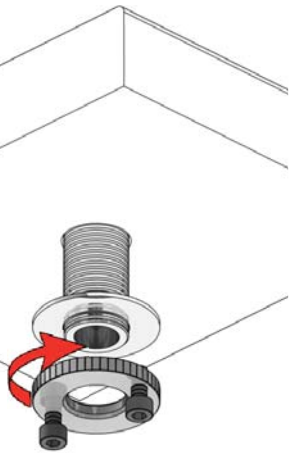

Inches:	Ø	H	D	h
090	3/4"	8 1/4"	8"	5 3/4"
090A	3/4"	4 1/4"	3 1/2"	1 1/2"
090B	3/4"	7"	4"	4 1/2"
090C	1"	7"	4"	4 1/2"
090D	1"	8 3/4"	8"	5"
090E	1"	6 3/4"	8"	2 1/2"
090G	3/4"	7"	5 1/2"	4"
090H	3/4"	10 1/2"	8 5/8"	6"
090I	3/4"	12 3/4"	8 5/8"	8 1/2"
090V	3/4"	14"	5 3/4"	10 1/2"

500/2500:

Fitting instruction
 Montageanleitung
 Monteringsvejledning
 Monteringsvægledning
 Montage hanleiding
 Manuel de montage

3

4

5

- VR1277K: VR22, VR2269, VR1277
 VR090D/C: VR623, VR624C, 4xVR631, VR1902
 VR434: VR261, VR263, VR440, VR442, 2xVR455
 VR435: VR63, 2xVR444, VR447, VR448
 VR437: VR97, VR98, 2xVR444, VR450, VR451
 NR.11: VR20, VR22, VR1273, VR1274, VR1275

VOLA 090D

Date
 Oct. 14

Rev.
 1

Sheet
 SB 18.1

2500:

500: Ø10
500US: Ø3/8"

VR1277K: VR22, VR2269, VR1277
 VR434: 2xVR455, VR445, VR446, VR502
 NR.11: VR20, VR22, VR1273, VR1274, VR1275

vola
 Lunavej 2
 DK-8700 Horsens
 Tlf : + 45 7023 5500
 sales@vola.com
 www.vola.com