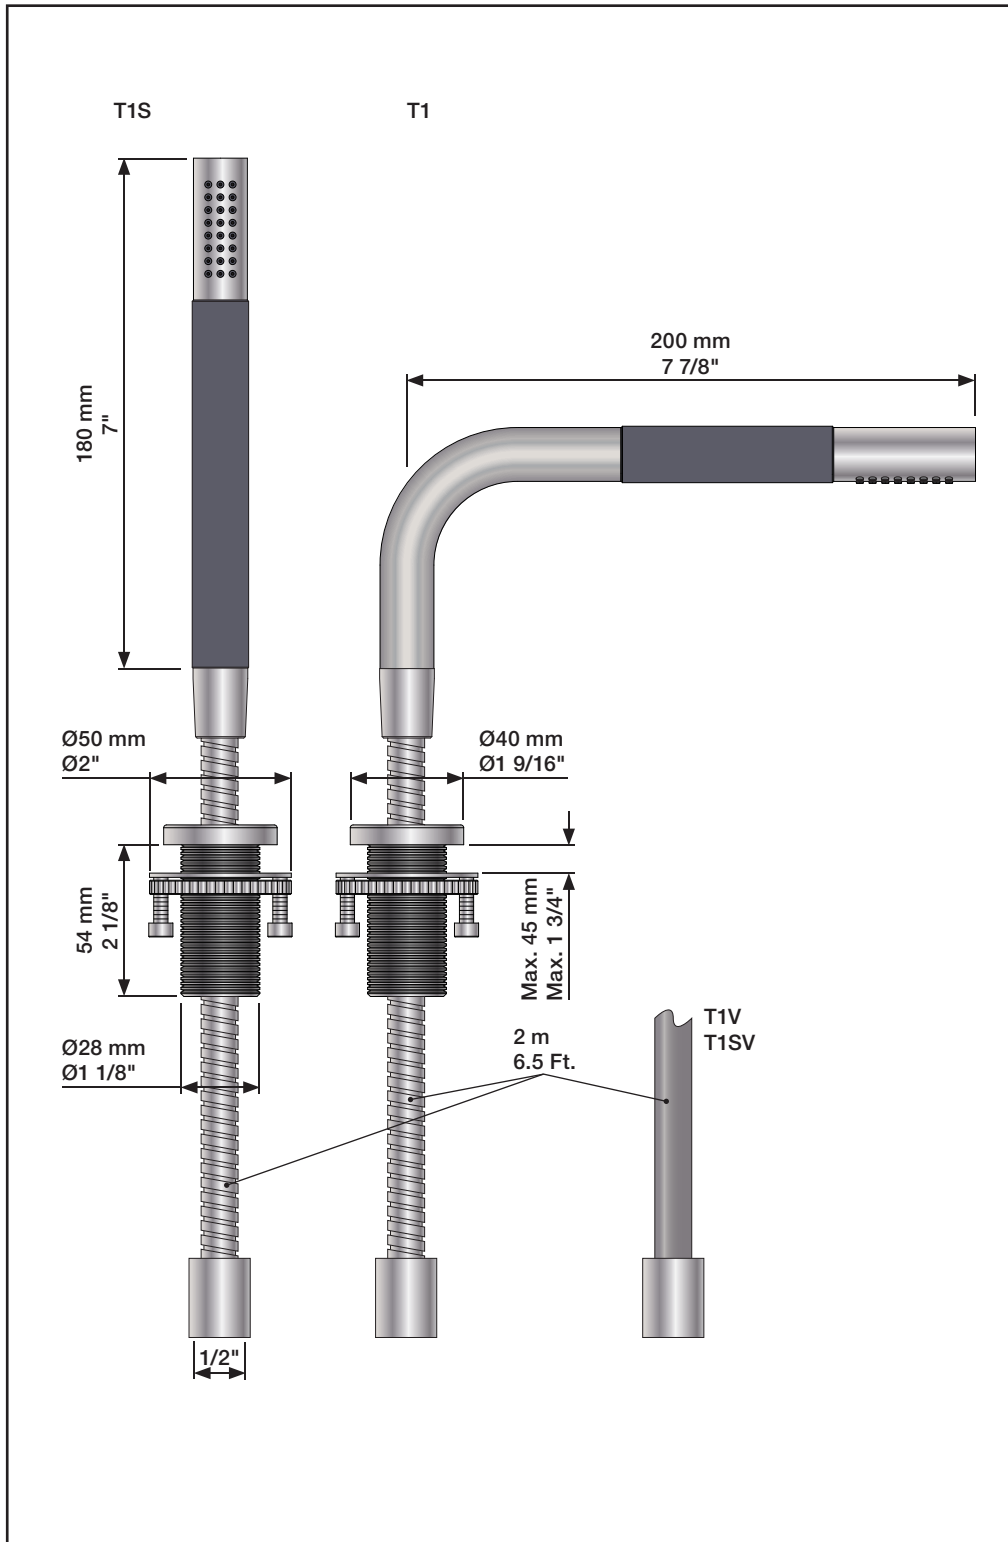

Inches:	Ø	H	D	h
090	3/4"	8 1/4"	8"	5 3/4"
090A	3/4"	4 1/4"	3 1/2"	1 1/2"
090B	3/4"	7"	4"	4 1/2"
090C	1"	7"	4"	4 1/2"
090D	1"	8 3/4"	8"	5"
090E	1"	6 3/4"	8"	2 1/2"
090G	3/4"	7"	5 1/2"	4"
090H	3/4"	10 1/2"	8 5/8"	6"
090I	3/4"	12 3/4"	8 5/8"	8 1/2"
090V	3/4"	14"	5 3/4"	10 1/2"

500/2500:

Fitting instruction
 Montageanleitung
 Monteringsvejledning
 Monteringsvægledning
 Montage hanleiding
 Manuel de montage

3

4

5

- VR1277K: VR22, VR2269, VR1277
 VR090D/C: VR623, VR624C, 4xVR631, VR1902
 VR434: VR261, VR263, VR440, VR442, 2xVR455
 VR435: VR63, 2xVR444, VR447, VR448
 VR437: VR97, VR98, 2xVR444, VR450, VR451
 NR.11: VR20, VR22, VR1273, VR1274, VR1275

VOLA 090D

Date
 Oct. 14

Rev.
 1

Sheet
 SB 18.1

2500:

500: Ø10
500US: Ø3/8"

VR1277K: VR22, VR2269, VR1277
 VR434: 2xVR455, VR445, VR446, VR502
 NR.11: VR20, VR22, VR1273, VR1274, VR1275

vola
 Lunavej 2
 DK-8700 Horsens
 Tlf : + 45 7023 5500
 sales@vola.com
 www.vola.com