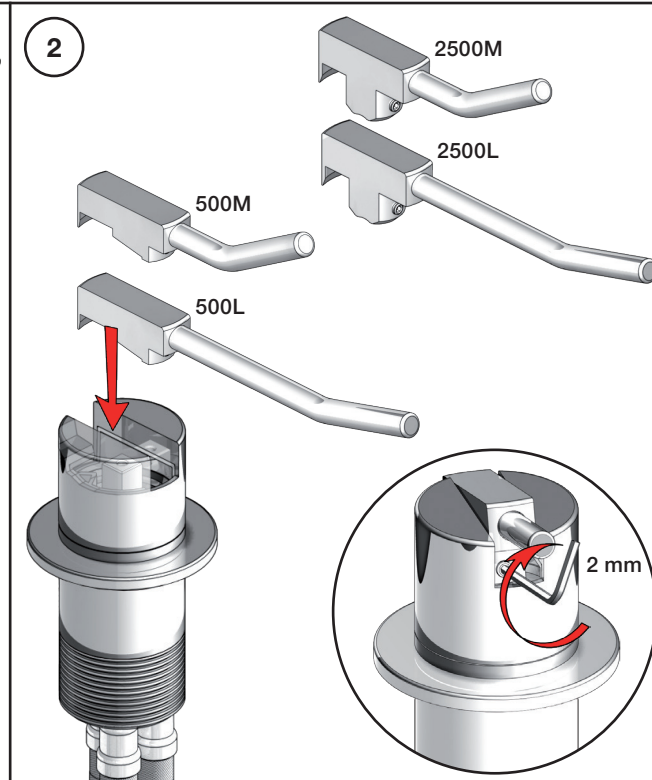

Inches:	Ø	H	D	h
090	3/4"	8 1/4"	8"	5 3/4"
090A	3/4"	4 1/4"	3 1/2"	1 1/2"
090B	3/4"	7"	4"	4 1/2"
090C	1"	7"	4"	4 1/2"
090D	1"	8 3/4"	8"	5"
090E	1"	6 3/4"	8"	2 1/2"
090G	3/4"	7"	5 1/2"	4"
090H	3/4"	10 1/2"	8 5/8"	6"
090I	3/4"	12 3/4"	8 5/8"	8 1/2"
090V	3/4"	14"	5 3/4"	10 1/2"

500/2500:

Fitting instruction
 Montageanleitung
 Monteringsvejledning
 Monteringsvægledning
 Montage hanleiding
 Manuel de montage

3

4

5

- VR1277K: VR22, VR2269, VR1277
 VR090D/C: VR623, VR624C, 4xVR631, VR1902
 VR434: VR261, VR263, VR440, VR442, 2xVR455
 VR435: VR63, 2xVR444, VR447, VR448
 VR437: VR97, VR98, 2xVR444, VR450, VR451
 NR.11: VR20, VR22, VR1273, VR1274, VR1275

VOLA 090D

Date
 Oct. 14

Rev.
 1

Sheet
 SB 18.1

2500:

500: Ø10
500US: Ø3/8"

VR1277K: VR22, VR2269, VR1277
 VR434: 2xVR455, VR445, VR446, VR502
 NR.11: VR20, VR22, VR1273, VR1274, VR1275

vola
 Lunavej 2
 DK-8700 Horsens
 Tlf : + 45 7023 5500
 sales@vola.com
 www.vola.com