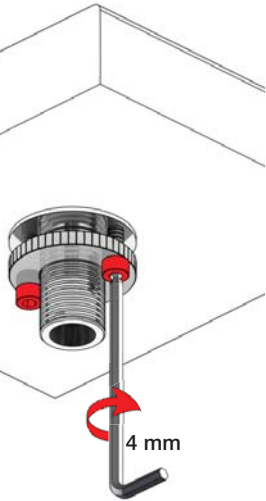

Inches:	Ø	H	D	h
090	3/4"	8 1/4"	8"	5 3/4"
090A	3/4"	4 1/4"	3 1/2"	1 1/2"
090B	3/4"	7"	4"	4 1/2"
090C	1"	7"	4"	4 1/2"
090D	1"	8 3/4"	8"	5"
090E	1"	6 3/4"	8"	2 1/2"
090G	3/4"	7"	5 1/2"	4"
090H	3/4"	10 1/2"	8 5/8"	6"
090I	3/4"	12 3/4"	8 5/8"	8 1/2"
090V	3/4"	14"	5 3/4"	10 1/2"

500/2500:

Fitting instruction
 Montageanleitung
 Monteringsvejledning
 Monteringsvægledning
 Montage hanleiding
 Manuel de montage

3

4

5

- VR1277K: VR22, VR2269, VR1277
 VR090D/C: VR623, VR624C, 4xVR631, VR1902
 VR434: VR261, VR263, VR440, VR442, 2xVR455
 VR435: VR63, 2xVR444, VR447, VR448
 VR437: VR97, VR98, 2xVR444, VR450, VR451
 NR.11: VR20, VR22, VR1273, VR1274, VR1275

VOLA 090D

Date
 Oct. 14

Rev.
 1

Sheet
 SB 18.1

2500:

500: Ø10
500US: Ø3/8"

VR1277K: VR22, VR2269, VR1277
 VR434: 2xVR455, VR445, VR446, VR502
 NR.11: VR20, VR22, VR1273, VR1274, VR1275

vola
 Lunavej 2
 DK-8700 Horsens
 Tlf : + 45 7023 5500
 sales@vola.com
 www.vola.com