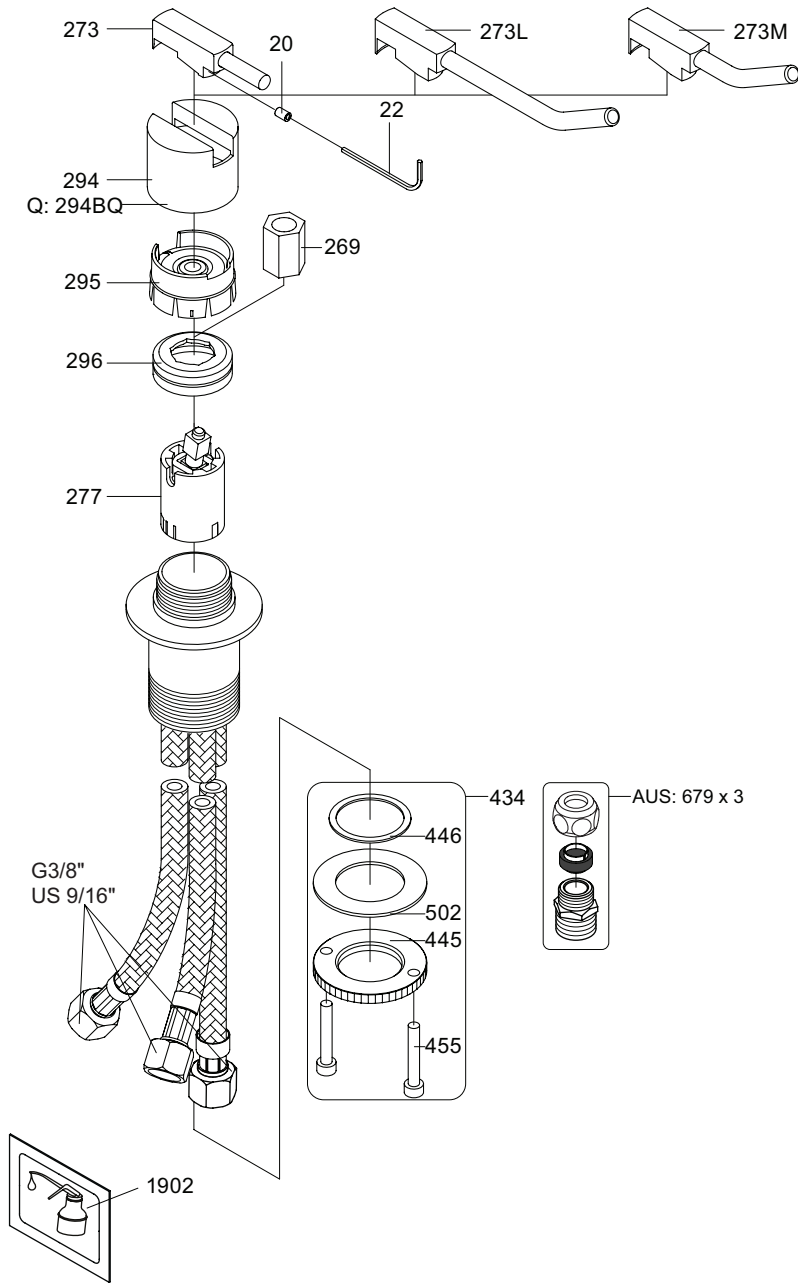

- VR277K: VR22, VR269, VR277
 VR297: VR20, VR22, VR269, VR273, VR277, VR294, VR295, VR296
 VR434: VR445, VR446, VR502, 2xVR455
 VR435: VR63, VR447, VR448, 2xVR455
 NR.10: VR20, VR22, VR273, VR294, VR295

vola
 Lunavej 2
 DK-8700 Horsens
 Tlf : + 45 7023 5500
 sales@vola.com
 www.vola.com

VOLA 500T1
500T1S, SC9m SC9S

Date
 jan. 23

Rev.
3

Sheet
SB 27.67

500:

500: Ø10
500US: Ø3/8"

- VR277K: VR22, VR269, VR277
- VR297: VR20, VR22, VR269, VR273, VR277, VR294, VR295, VR296
- VR434: 2xVR444, VR445, 2xVR455, VR502
- NR.10: VR20, VR22, VR273, VR294, VR295