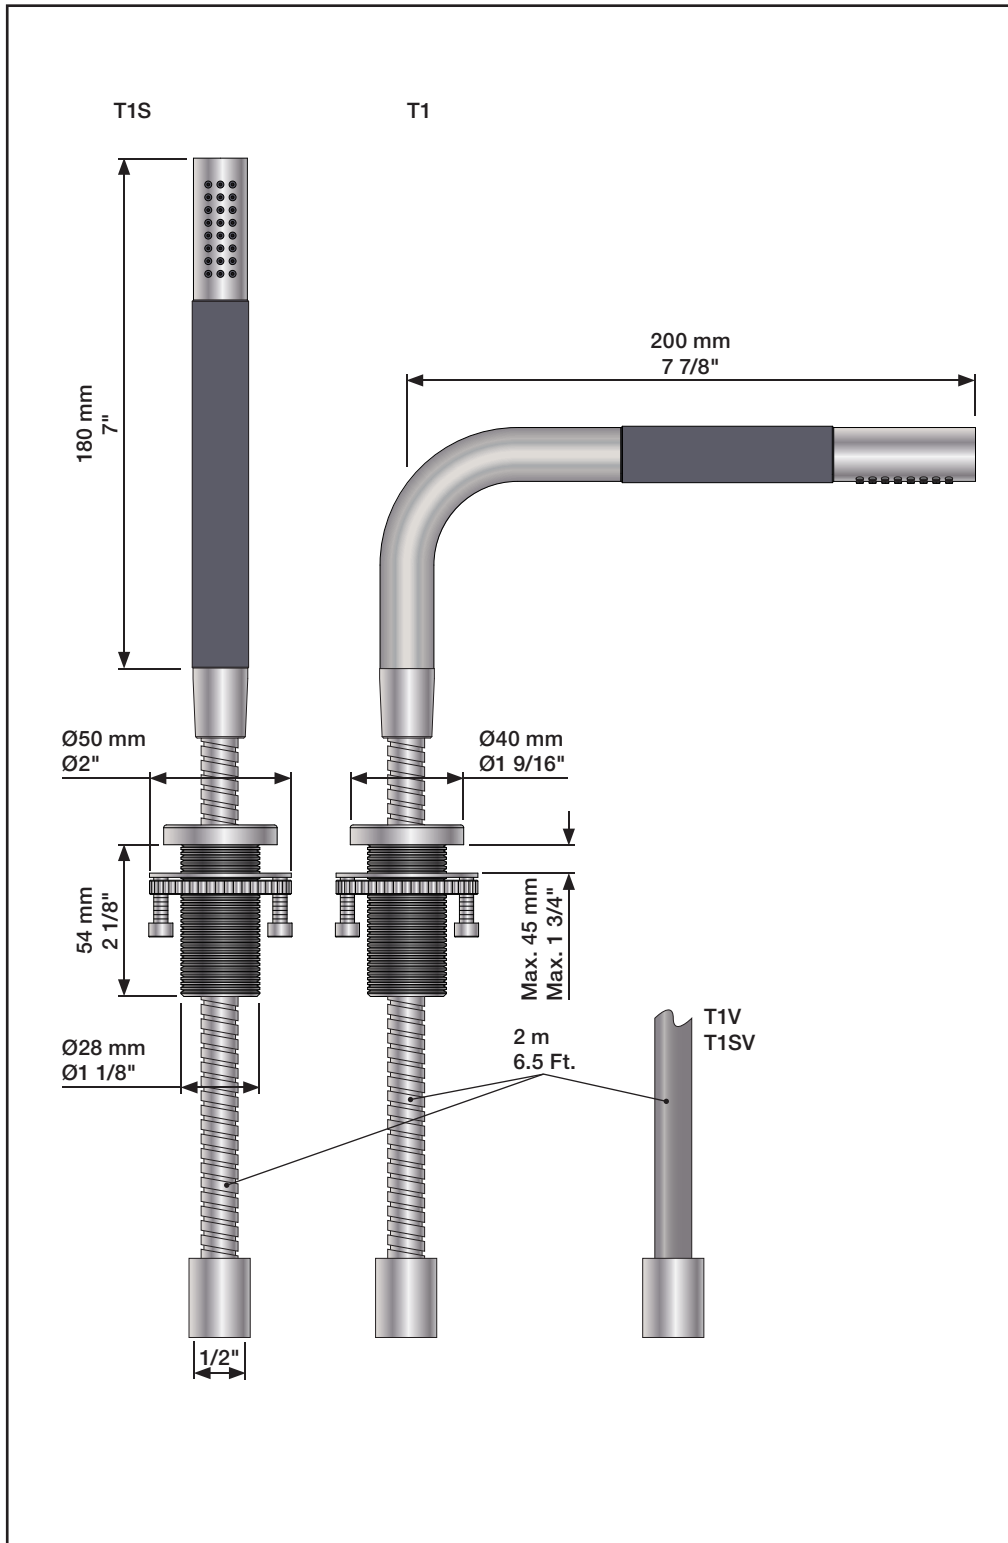

Fitting instruction
Montageanleitung
Monteringsvejledning
Monteringsvægledning
Montage hanleiding
Manuel de montage