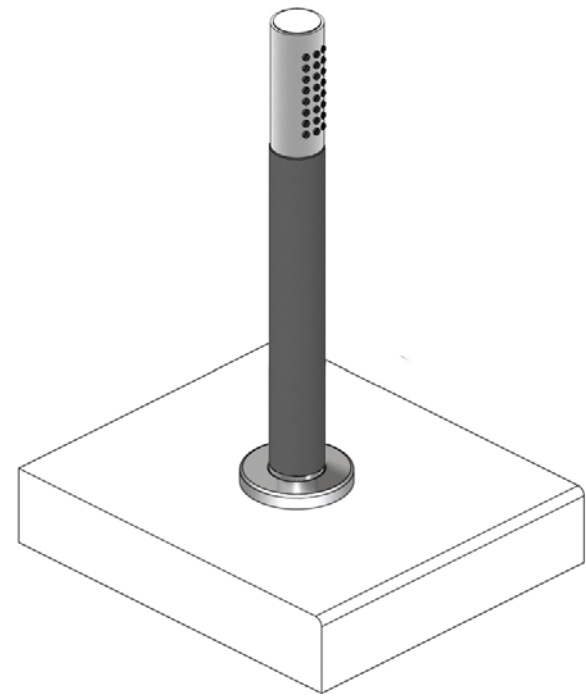

- VR277K: VR22, VR269, VR277
 VR297: VR20, VR22, VR269, VR273, VR277, VR294, VR295, VR296
 VR434: VR445, VR446, VR502, 2xVR455
 VR435: VR63, VR447, VR448, 2xVR455
 NR.10: VR20, VR22, VR273, VR294, VR295

vola
 Lunavej 2
 DK-8700 Horsens
 Tlf : + 45 7023 5500
 sales@vola.com
 www.vola.com

VOLA 500T1
500T1S, SC9m SC9S

Date
 jan. 23

Rev.
3

Sheet
SB 27.67

500:

500: Ø10
500US: Ø3/8"

- VR277K: VR22, VR269, VR277
- VR297: VR20, VR22, VR269, VR273, VR277, VR294, VR295, VR296
- VR434: 2xVR444, VR445, 2xVR455, VR502
- NR.10: VR20, VR22, VR273, VR294, VR295