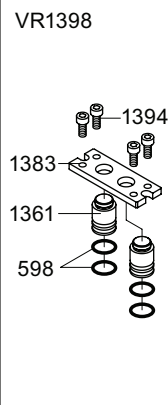

DK - SE: PEX1
NO: PEX1GL

- NR13: VR20D, VR1275, VR1374, VR1376, VR2273, VR5269
 VR010D: VR623, VR624D
 VR1395: 6xVR598, 2xVR1390+, 8xVR1392+, 8xVR1393+
 VR1398: 4xVR598, 2xVR1361, VR1383, 4xVR1394
 VR2002: VR18, VR22, 2xVR44, VR45, VR93, VR 94A, VR121, VR122, VR123, VR1902