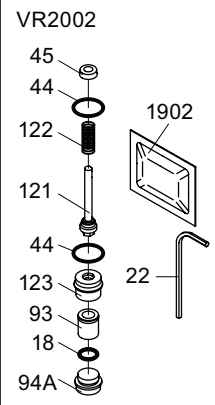

DK - SE: PEX1
NO: PEX1GL

- NR13: VR20D, VR1275, VR1374, VR1376, VR2273, VR5269
 VR010D: VR623, VR624D
 VR1395: 6xVR598, 2xVR1390+, 8xVR1392+, 8xVR1393+
 VR1398: 4xVR598, 2xVR1361, VR1383, 4xVR1394
 VR2002: VR18, VR22, 2xVR44, VR45, VR93, VR 94A, VR121, VR122, VR123, VR1902